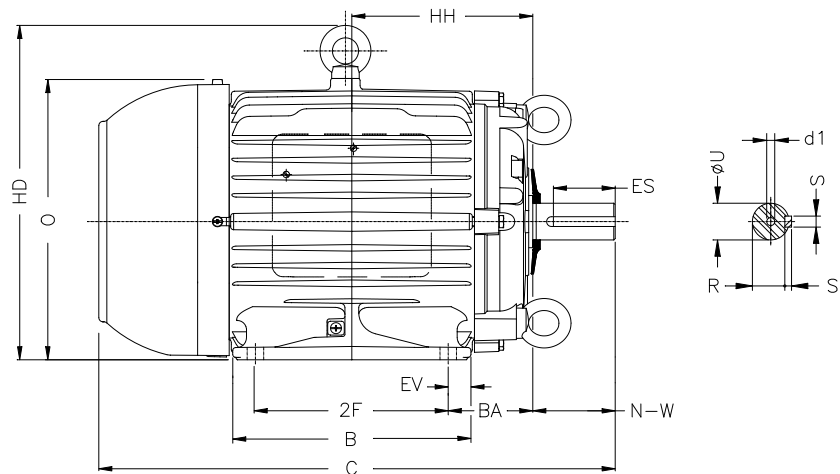

1 2 3 4 5 6 7 8

A

B

C

D

E

F

Notes: Downloaded from <http://dealerselectric.com>
Generated for Model #00518ET3PCT184T-W22

Performed by:

Checked:

Customer:

W22 Cooling Tower Motors: NEMA Premium - TEFC

Three-phase induction motor
Frame 184T - IP55

13-SEP-2016

2E 7.500	J 1.594	A 8.661	P 8.504	AB 7.559
2F 5.500	B 6.969	BA 2.750	U 1.125	N-W 2.750
ES 1.969	S 0.250	R 0.984	depth 0.250	D 4.500
G 0.394	HB 2.236	O 9.343	T 1.772	HF 4.500
HH 5.500	HK 3.155	H 0.406	C 15.860	LL 5.512
LM 5.236	AA NPT 1"	d1 A 4	d2 A 4	