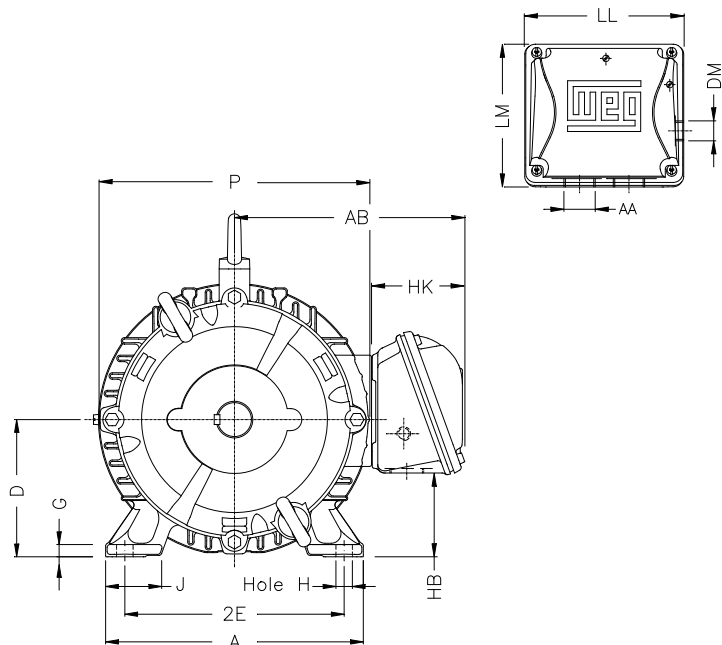

1 2 3 4 5 6 7 8

A

B

C

D

E

F

Notes: Downloaded from <http://dealerselectric.com>
Generated for Model #00518ET3PCT184T-W22

Performed by:

Checked:

Customer:

W22 Cooling Tower Motors: NEMA Premium - TEFC

Three-phase induction motor
Frame 184T - IP55

13-SEP-2016

2E 7.500	J 1.594	A 8.661	P 8.504	AB 7.559
2F 5.500	B 6.969	BA 2.750	U 1.125	N-W 2.750
ES 1.969	S 0.250	R 0.984	depth 0.250	D 4.500
G 0.394	HB 2.236	O 9.343	T 1.772	HF 4.500
HH 5.500	HK 3.155	H 0.406	C 15.860	LL 5.512
LM 5.236	AA NPT 1"	d1 A 4	d2 A 4	