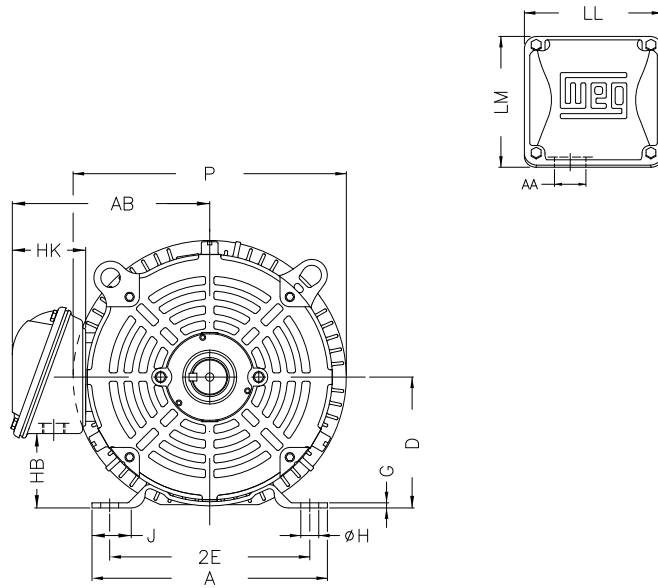

1 2 3 4 5 6 7 8

A

B

C

D

E

F

Notes: Downloaded from <http://dealerselectric.com>
Generated for Model #00518ET3H184T-S

Performed by:

Checked:

Customer:

Three Phase: W01 (Rolled Steel) - TEFC - NEMA Premium Efficiency

Three-phase induction motor
Frame 182/4T - IP55

13-SEP-2016

P	AB	J	2E	A
9.435	6.696	1.299	7.500	8.661
H	G	HB	HK	T
0.406	0.167	2.784	2.629	0.661
O	FC	2F	B	C
8.557	10.236	4.500/5.500	6.299	17.913
BA	N-W	ES	d1	S
2.750	2.750	1.969	A 3,15	0.250
U	AA	depth	R	LL
1.125	1.118"	0.250	0.984	4.563
LM	BB	D	CH	
4.090	0.661	4.500	1.377	