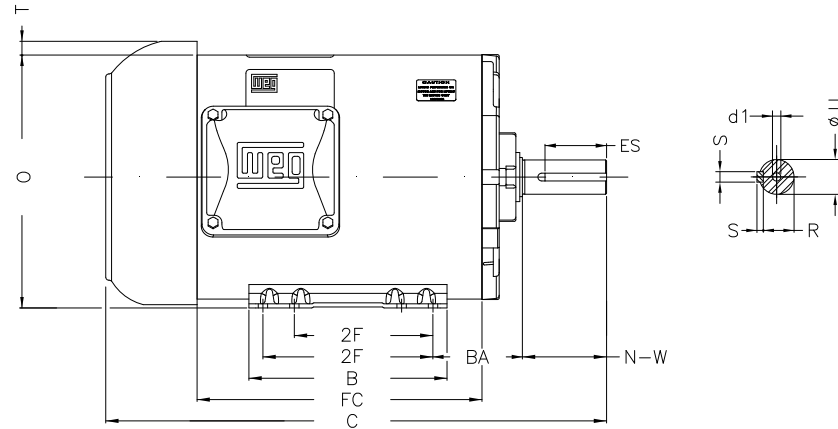

1 2 3 4 5 6 7 8

A

B

C

D

E

F

Notes: Downloaded from <http://dealerselectric.com>
Generated for Model #00518ET3H184T-S

Performed by:

Checked:

Customer:

Three Phase: W01 (Rolled Steel) - TEFC - NEMA Premium Efficiency

Three-phase induction motor
Frame 182/4T - IP55

13-SEP-2016

P	AB	J	2E	A
9.435	6.696	1.299	7.500	8.661
H	G	HB	HK	T
0.406	0.167	2.784	2.629	0.661
O	FC	2F	B	C
8.557	10.236	4.500/5.500	6.299	17.913
BA	N-W	ES	d1	S
2.750	2.750	1.969	A 3,15	0.250
U	AA	depth	R	LL
1.125	1.118"	0.250	0.984	4.563
LM	BB	D	CH	
4.090	0.661	4.500	1.377	