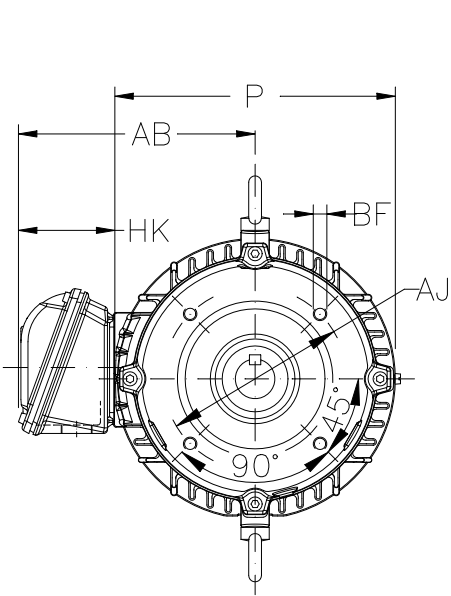

1 2 3 4 5 6 7 8

A

B

C

D

E

F

Notes: Downloaded from <http://dealerselectric.com>  
Generated for Model #00518ET3ER184TC-W22

Performed by:

Checked:

Customer:

W22 NEMA Premium - Ball Bearings

Three-phase induction motor  
Frame 184T - IP55

13-SEP-2016

P 8.937	AB 7.565	U 1.125	N-W 2.750	ES 1.969
S 0.250	R 0.984	depth 0.250	HH 5.500	HK 3.150
C 15.860	FC 18.307	LL 5.512	LM 5.236	AA NPT 1"
d1 A 4	Flange FC-184	AJ 7.250	AK 8.500	BD 8.875
BF UNC 1/2"x13	BB 0.250	BC 0.125	AH 2.625	