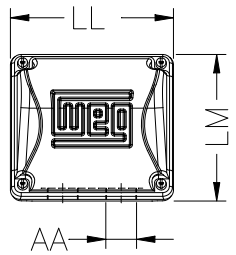

1 2 3 4 5 6 7 8

A

B

C

D

E

F

Notes: Downloaded from <http://dealerselectric.com>  
Generated for Model #00518ET3ER184TC-W22

Performed by:

Checked:

Customer:

W22 NEMA Premium - Ball Bearings

Three-phase induction motor  
Frame 184T - IP55

13-SEP-2016

P 8.937	AB 7.565	U 1.125	N-W 2.750	ES 1.969
S 0.250	R 0.984	depth 0.250	HH 5.500	HK 3.150
C 15.860	FC 18.307	LL 5.512	LM 5.236	AA NPT 1"
d1 A 4	Flange FC-184	AJ 7.250	AK 8.500	BD 8.875
BF UNC 1/2"x13	BB 0.250	BC 0.125	AH 2.625	