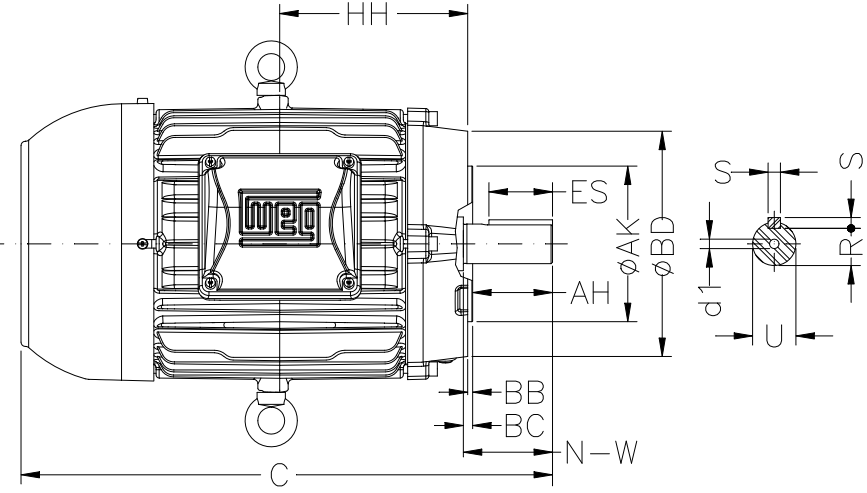

1 2 3 4 5 6 7 8

A

B

C

D

E

F

Notes: Downloaded from <http://dealerselectric.com>  
Generated for Model #00518ET3ER184TC-W22

Performed by:

Checked:

Customer:

W22 NEMA Premium - Ball Bearings

Three-phase induction motor  
Frame 184T - IP55

13-SEP-2016

P 8.937	AB 7.565	U 1.125	N-W 2.750	ES 1.969
S 0.250	R 0.984	depth 0.250	HH 5.500	HK 3.150
C 15.860	FC 18.307	LL 5.512	LM 5.236	AA NPT 1"
d1 A 4	Flange FC-184	AJ 7.250	AK 8.500	BD 8.875
BF UNC 1/2"x13	BB 0.250	BC 0.125	AH 2.625	