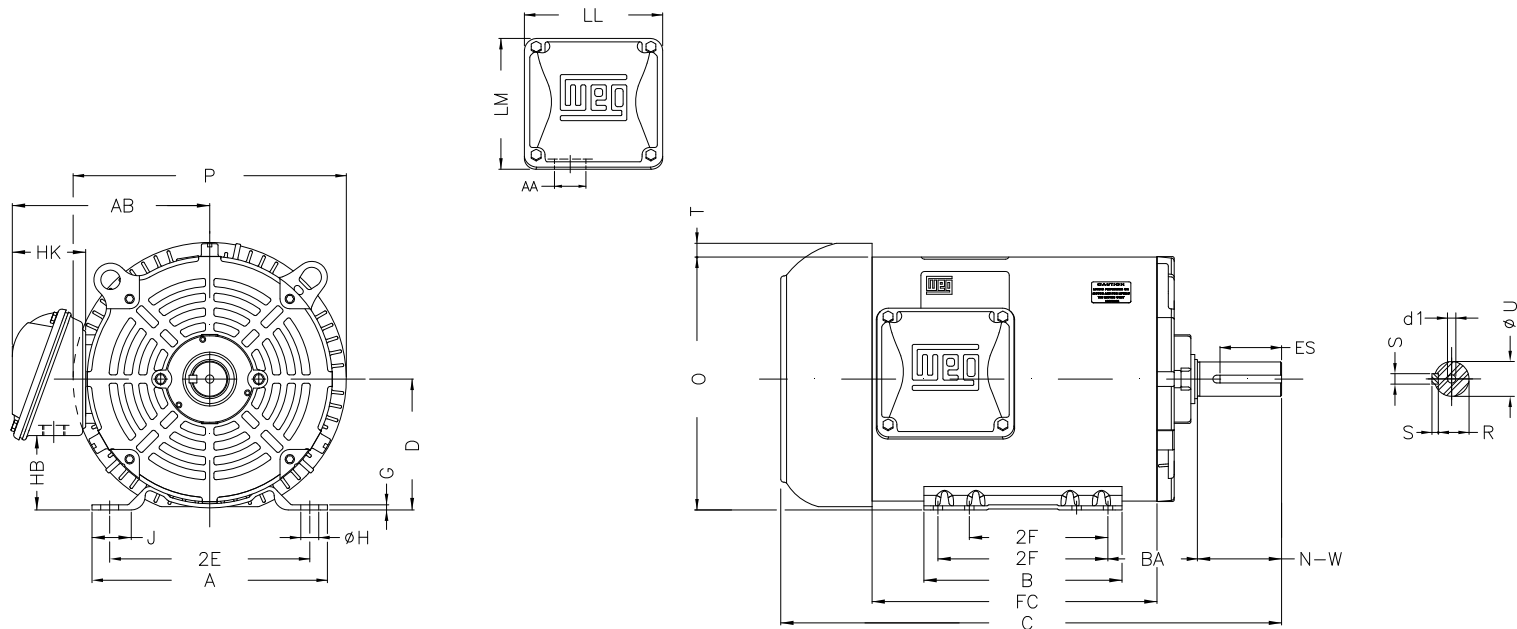

1 2 3 4 5 6 7 8

A

B

C

D

E

F

Notes: Downloaded from <http://dealerselectric.com>
Generated for Model #00518ET3E184T-S

Performed by:

Checked:

Customer:

Three Phase: W01 (Rolled Steel) - TEFC - NEMA Premium Efficiency

Three-phase induction motor
Frame 182/4T - IP55

13-SEP-2016

P	AB	J	2E	A
9.435	6.696	1.299	7.500	8.661
H	G	HB	HK	T
0.406	0.167	2.784	2.629	0.661
O	FC	2F	B	C
8.557	10.236	4.500/5.500	6.299	17.913
BA	N-W	ES	d1	S
2.750	2.750	1.969	A 3,15	0.250
U	AA	depth	R	LL
1.125	1.118"	0.250	0.984	4.563
LM	BB	D	CH	
4.090	0.661	4.500	1.377	