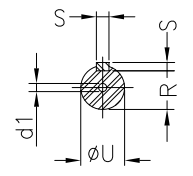

1 2 3 4 5 6 7 8

A
B
C
D
E
F

Notes: Downloaded from <http://dealerselectric.com>
Generated for Model #00512XT3E215TC

2E 8.500	A 9.764	2F 7.000	B 8.898	BA 3.500
J 2.008	K 2.165	P 10.709	ES 2.480	depth 0.313
S 0.313	N-W 3.375	U 1.375	R 1.203	AB 9.252
D 5.250	G 0.827	O 11.156	T 1.772	H 0.406
C 19.450	AA NPT 1"	d1 A 4	d2 A 4	Flange FC-184
AJ 7.250	AK 8.500	BD 8.875	BF UNC 1/2"x13	BB 0.250
BC 0.250	AH 3.125			

Performed by:

Checked:

Customer:

Three-Phase : Explosion Proof - NEMA Premium

Three-phase induction motor
Frame 215T - IP55

13-SEP-2016