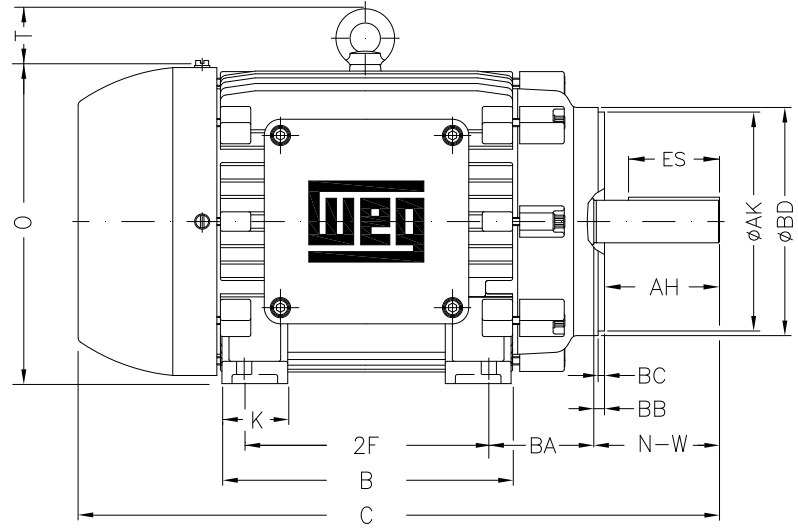

1 2 3 4 5 6 7 8

A
B
C
D
E
F

Notes: Downloaded from <http://dealerselectric.com>
Generated for Model #00512XT3E215TC

2E 8.500	A 9.764	2F 7.000	B 8.898	BA 3.500
J 2.008	K 2.165	P 10.709	ES 2.480	depth 0.313
S 0.313	N-W 3.375	U 1.375	R 1.203	AB 9.252
D 5.250	G 0.827	O 11.156	T 1.772	H 0.406
C 19.450	AA NPT 1"	d1 A 4	d2 A 4	Flange FC-184
AJ 7.250	AK 8.500	BD 8.875	BF UNC 1/2"x13	BB 0.250
BC 0.250	AH 3.125			

Performed by:

Checked:

Customer:

Three-Phase : Explosion Proof - NEMA Premium

Three-phase induction motor
Frame 215T - IP55

13-SEP-2016