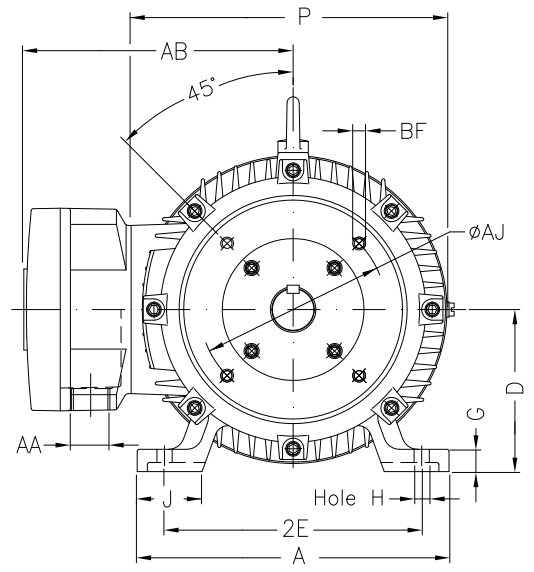

1 2 3 4 5 6 7 8

A
B
C
D
E
F

Notes: Downloaded from <http://dealerselectric.com>
Generated for Model #00512XT3E215TC

2E 8.500	A 9.764	2F 7.000	B 8.898	BA 3.500
J 2.008	K 2.165	P 10.709	ES 2.480	depth 0.313
S 0.313	N-W 3.375	U 1.375	R 1.203	AB 9.252
D 5.250	G 0.827	O 11.156	T 1.772	H 0.406
C 19.450	AA NPT 1"	d1 A 4	d2 A 4	Flange FC-184
AJ 7.250	AK 8.500	BD 8.875	BF UNC 1/2"x13	BB 0.250
BC 0.250	AH 3.125			

Performed by:

Checked:

Customer:

Three-Phase : Explosion Proof - NEMA Premium

Three-phase induction motor
Frame 215T - IP55

13-SEP-2016