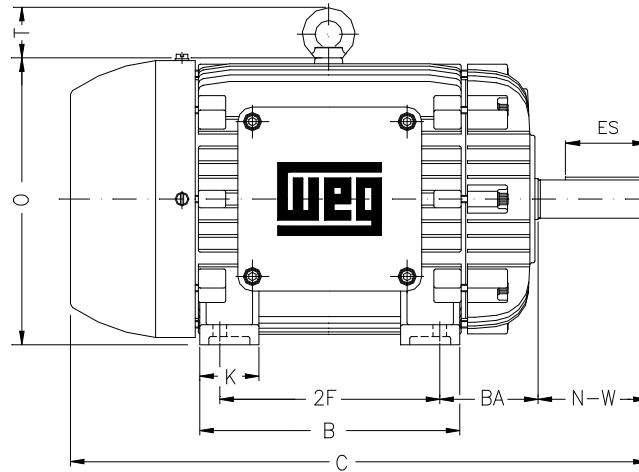

1 2 3 4 5 6 7 8

A

B

C

D

E

F

Notes: Downloaded from <http://dealerselectric.com>
Generated for Model #00512XT3E215T

Performed by:

Checked:

Customer:

Three-Phase : Explosion Proof - NEMA Premium

Three-phase induction motor
Frame 215T - IP55

13-SEP-2016

2E 8.500	A 9.764	2F 7.000	B 8.898	BA 3.500
J 2.008	K 2.165	P 10.709	ES 2.480	depth 0.313
S 0.313	N-W 3.375	U 1.375	R 1.203	AB 9.252
D 5.250	G 0.827	O 11.156	T 1.772	H 0.406
C 19.450	AA NPT 1"	d1 A 4	d2 A 4	