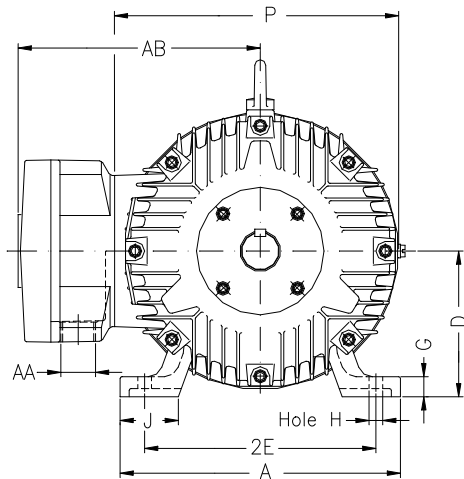

1 2 3 4 5 6 7 8

A

B

C

D

E

F

Notes: Downloaded from <http://dealerselectric.com>
Generated for Model #00512XT3E215T

Performed by:

Checked:

Customer:

Three-Phase : Explosion Proof - NEMA Premium

Three-phase induction motor
Frame 215T - IP55

13-SEP-2016

2E 8.500	A 9.764	2F 7.000	B 8.898	BA 3.500
J 2.008	K 2.165	P 10.709	ES 2.480	depth 0.313
S 0.313	N-W 3.375	U 1.375	R 1.203	AB 9.252
D 5.250	G 0.827	O 11.156	T 1.772	H 0.406
C 19.450	AA NPT 1"	d1 A 4	d2 A 4	