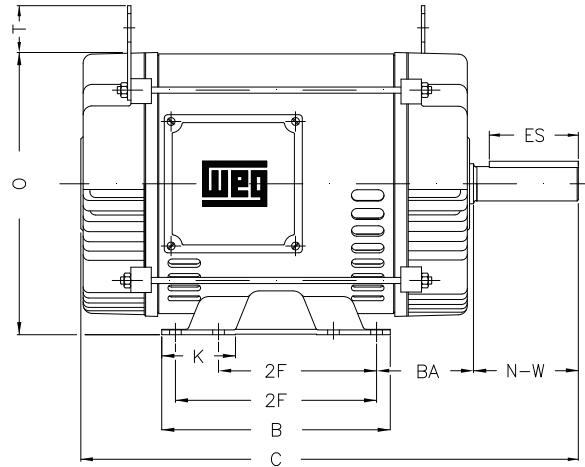

1 2 3 4 5 6 7 8

A

B

C

D

E

F

Notes: Downloaded from <http://dealerselectric.com>
Generated for Model #005120T3E215T

Performed by:

Checked:

Customer:

ODP – Open Induction Motors – NEMA Premium Efficiency

Three-phase induction motor
Frame 213/5T - IP21

13-SEP-2016

2E 8.500	J 1.063	A 9.448	P 8.779	AB 8.149
2F 5.500/7.000	K 2.567	B 7.952	BA 3.488	U 1.375
d1 A 4	N-W 3.375	ES 2.480	S 0.313	R 1.203
depth 0.313	D 5.250	G 0.187	O 9.842	T 1.378
H 0.406	C 17.165	AA NPT 1"		