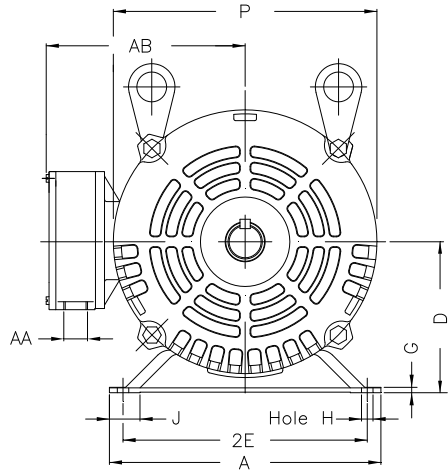

1 2 3 4 5 6 7 8

A

B

C

D

E

F

Notes: Downloaded from <http://dealerselectric.com>
Generated for Model #005120T3E215T

Performed by:

Checked:

Customer:

ODP – Open Induction Motors – NEMA Premium Efficiency

Three-phase induction motor
Frame 213/5T - IP21

13-SEP-2016

2E 8.500	J 1.063	A 9.448	P 8.779	AB 8.149
2F 5.500/7.000	K 2.567	B 7.952	BA 3.488	U 1.375
d1 A 4	N-W 3.375	ES 2.480	S 0.313	R 1.203
depth 0.313	D 5.250	G 0.187	O 9.842	T 1.378
H 0.406	C 17.165	AA NPT 1"		