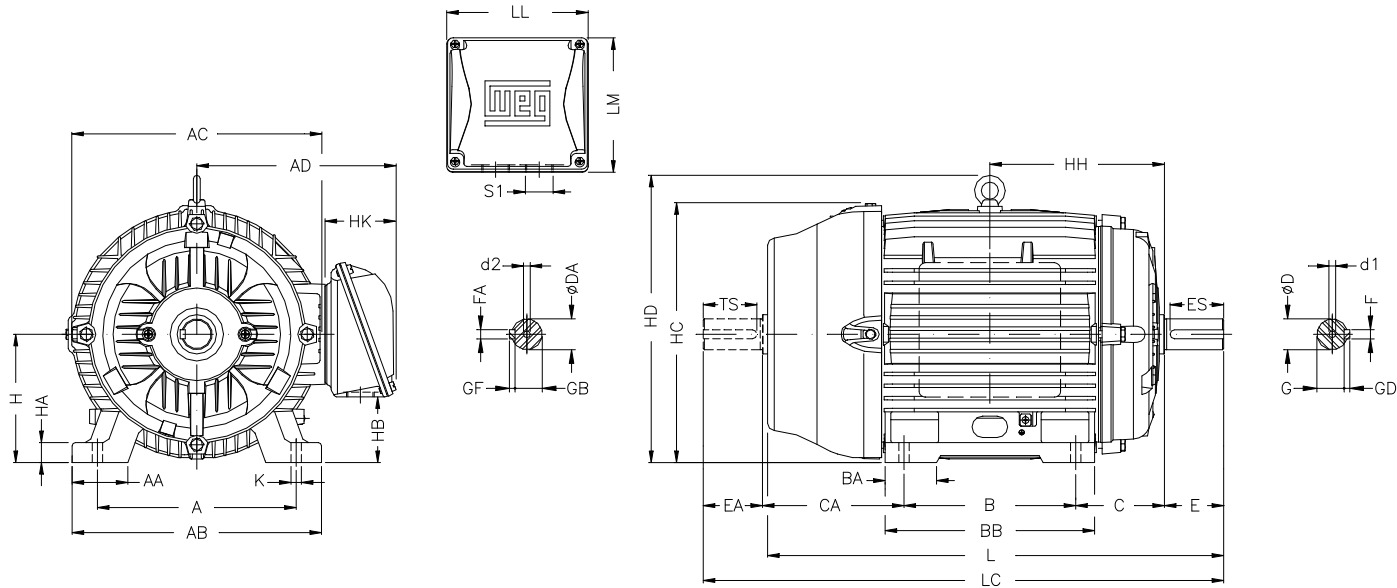

1 2 3 4 5 6 7 8

A

B

C

D

E

F

Notes: Downloaded from <http://dealerselectric.com>  
Generated for Model #00512ET3Y160M-W22

A 254	AA 64	AB 308	AC 329	AD 266
B 210	BA 63	BB 254	C 108	CA 174
D 42k6	E 110	ES 80	F 12	G 37
GD 8	DA 42k6	EA 110	TS 80	FA 12
GB 37	GF 8	H 160	HA 22	HC 331
HD 374	K 14.5	L 598	LC 712	S1 2xM40x1,5
d1 DM16	d2 DM16			

Performed by:	
Checked:	
Customer:	
Three-Phase: W22 IE3 IEC Tru-Metric - TEFC (IP55) Cast Iron Frame	
Three-phase induction motor Frame 160M - IP55	13-SEP-2016