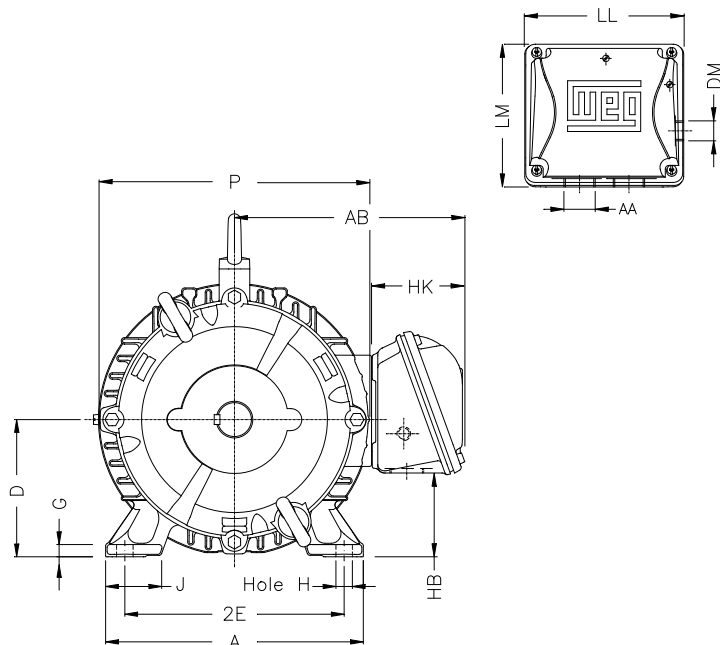

1 2 3 4 5 6 7 8

A

B

C

D

E

F

Notes: Downloaded from <http://dealerselectric.com>
Generated for Model #00512ET3PCT215T-W22

Performed by:

Checked:

Customer:

W22 Cooling Tower Motors: NEMA Premium - TEFC

Three-phase induction motor
Frame 215T - IP55

13-SEP-2016

| | | | | |
|--------------|-------------|--------------|-------------|----------------|
| 2E 8.500 | J 1.791 | A 9.764 | P 10.236 | AB 8.667 |
| 2F 7.000 | K 2.165 | B 8.858 | BA 3.500 | U 1.375 |
| N-W 3.375 | ES 2.480 | S 0.313 | R 1.203 | depth 0.313 |
| D 5.250 | G 0.669 | HB 3.006 | O 10.841 | T 1.772 |
| HF 5.250 | HH 7.000 | HK 3.155 | H 0.406 | C 19.517 |
| LL 5.512 | LM 5.236 | AA NPT 1" | d1 A 4 | d2 A 4 |