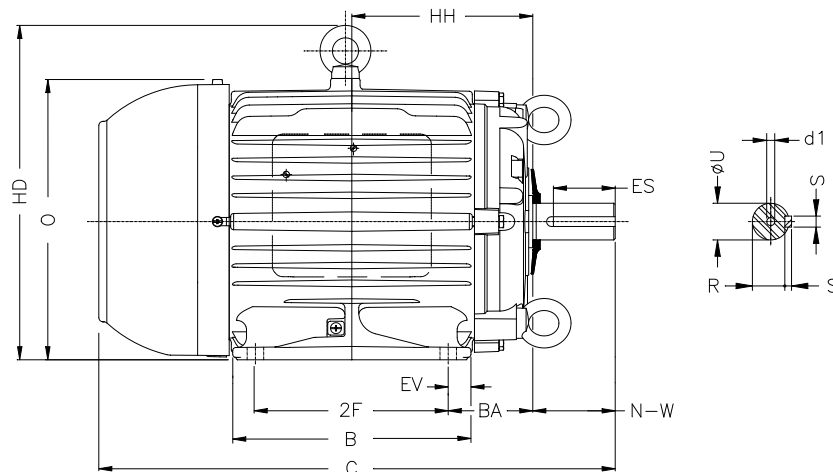

1 2 3 4 5 6 7 8

A

B

C

D

E

F

Notes: Downloaded from <http://dealerselectric.com>
Generated for Model #00512ET3PCT215T-W22

Performed by:

Checked:

Customer:

W22 Cooling Tower Motors: NEMA Premium - TEFC

Three-phase induction motor
Frame 215T - IP55

13-SEP-2016

| | | | | |
|--------------|-------------|--------------|-------------|----------------|
| 2E 8.500 | J 1.791 | A 9.764 | P 10.236 | AB 8.667 |
| 2F 7.000 | K 2.165 | B 8.858 | BA 3.500 | U 1.375 |
| N-W 3.375 | ES 2.480 | S 0.313 | R 1.203 | depth 0.313 |
| D 5.250 | G 0.669 | HB 3.006 | O 10.841 | T 1.772 |
| HF 5.250 | HH 7.000 | HK 3.155 | H 0.406 | C 19.517 |
| LL 5.512 | LM 5.236 | AA NPT 1" | d1 A 4 | d2 A 4 |