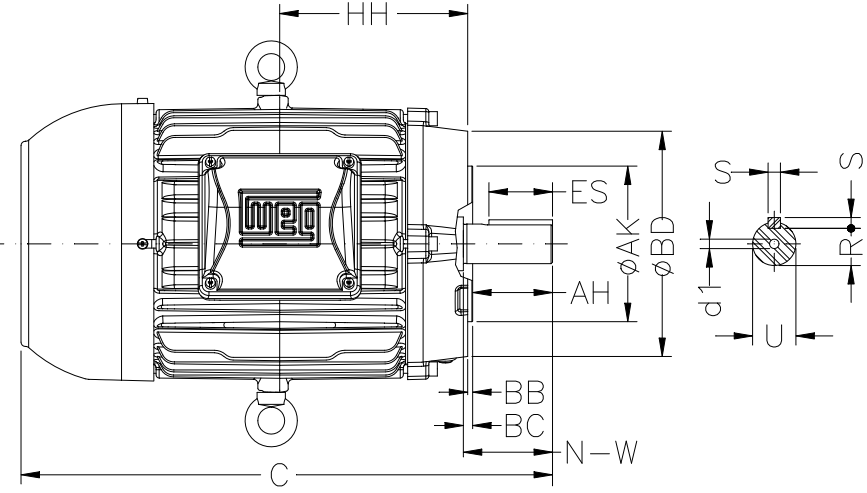

1 2 3 4 5 6 7 8

A

B

C

D

E

F

Notes: Downloaded from <http://dealerselectric.com>
Generated for Model #00512ET3ER215TC-W22

Performed by:

Checked:

Customer:

W22 NEMA Premium - Ball Bearings

Three-phase induction motor
Frame 215T - IP55

13-SEP-2016

P 10.669	AB 8.583	U 1.375	N-W 3.375	ES 2.480
S 0.313	R 1.203	depth 0.313	HH 7.000	HK 3.150
C 19.517	FC 22.546	LL 5.512	LM 5.236	AA NPT 1"
d1 A 4	Flange FC-184	AJ 7.250	AK 8.500	BD 8.875
BF UNC 1/2"x13	BB 0.250	BC 0.250	AH 3.125	