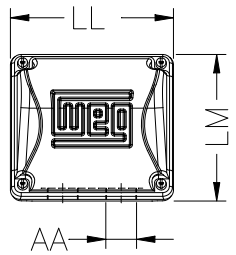

1 2 3 4 5 6 7 8

A

B

C

D

E

F

Notes: Downloaded from <http://dealerselectric.com>
Generated for Model #00512ET3ER215TC-W22

Performed by:

Checked:

Customer:

W22 NEMA Premium - Ball Bearings

Three-phase induction motor
Frame 215T - IP55

13-SEP-2016

P 10.669	AB 8.583	U 1.375	N-W 3.375	ES 2.480
S 0.313	R 1.203	depth 0.313	HH 7.000	HK 3.150
C 19.517	FC 22.546	LL 5.512	LM 5.236	AA NPT 1"
d1 A 4	Flange FC-184	AJ 7.250	AK 8.500	BD 8.875
BF UNC 1/2"x13	BB 0.250	BC 0.250	AH 3.125	