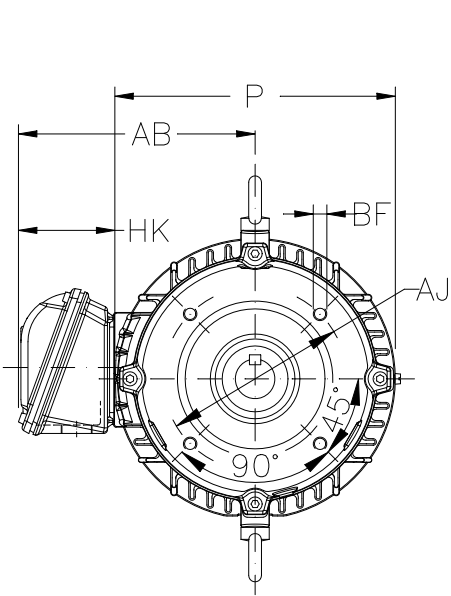

1 2 3 4 5 6 7 8

A

B

C

D

E

F

Notes: Downloaded from <http://dealerselectric.com>
Generated for Model #00512ET3ER215TC-W22

Performed by:

Checked:

Customer:

W22 NEMA Premium - Ball Bearings

Three-phase induction motor
Frame 215T - IP55

13-SEP-2016

P 10.669	AB 8.583	U 1.375	N-W 3.375	ES 2.480
S 0.313	R 1.203	depth 0.313	HH 7.000	HK 3.150
C 19.517	FC 22.546	LL 5.512	LM 5.236	AA NPT 1"
d1 A 4	Flange FC-184	AJ 7.250	AK 8.500	BD 8.875
BF UNC 1/2"x13	BB 0.250	BC 0.250	AH 3.125	