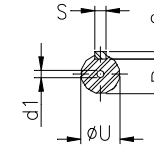

1 2 3 4 5 6 7 8

A

B

C

D

E

F

Notes: Downloaded from <http://dealerselectric.com>  
Generated for Model #00509XT3E254T

Performed by:

Checked:

Customer:

Three-Phase : Explosion Proof - NEMA Premium

Three-phase induction motor  
Frame 254T - IP55

13-SEP-2016

2E 10.000	A 12.126	2F 8.252	B 10.000	BA 4.250
J 2.520	K 2.559	P 12.224	ES 2.756	depth 0.375
S 0.375	N-W 4.000	U 1.625	R 1.416	AB 11.063
D 6.250	G 0.817	O 12.352	T 2.087	H 0.531
C 23.175	AA NPT 1 1/2"	d1 A 4	d2 A 4	