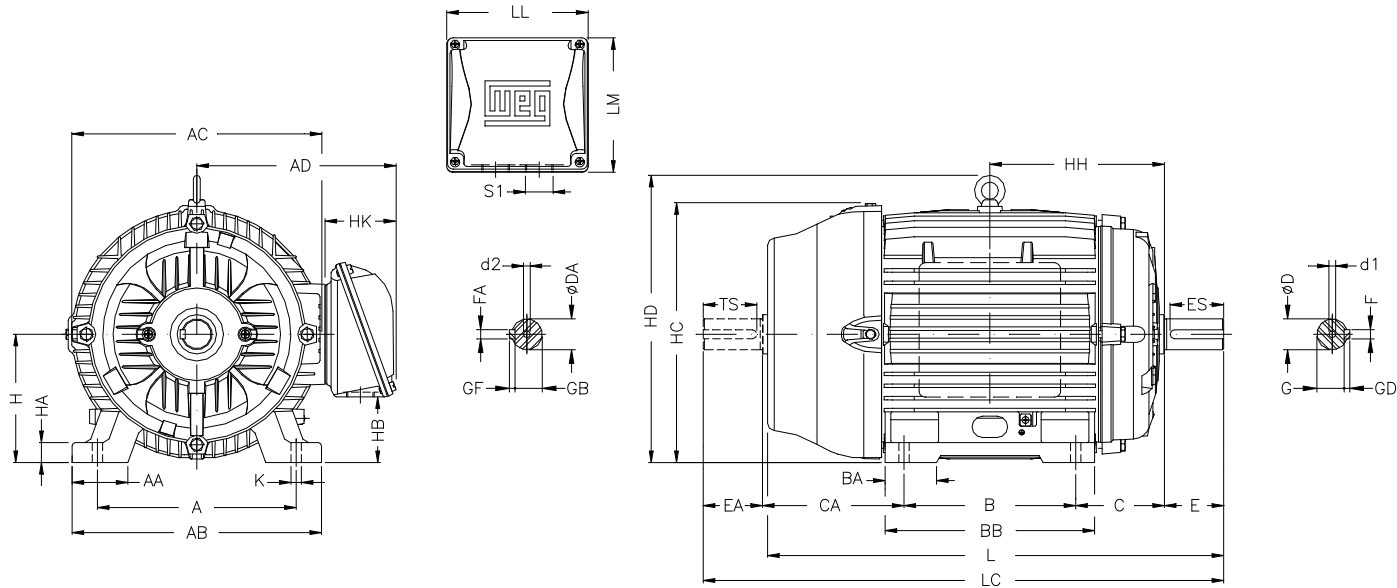

1 2 3 4 5 6 7 8

A

B

C

D

E

F

Notes: Downloaded from <http://dealerselectric.com>
Generated for Model #00509EP3Y160M-W22

Performed by:

Checked:

Customer:

Three-Phase: W22 IE2 IEC Tru-Metric - TEFC (IP55) Cast Iron Frame

Three-phase induction motor
Frame 160M - IP55

13-SEP-2016

A	AA	AB	AC	AD
254	64	308	329	266
B	BA	BB	C	CA
210	63	254	108	174
D	E	ES	F	G
42k6	110	80	12	37
GD	DA	EA	TS	FA
8	42k6	110	80	12
GB	GF	H	HA	HB
37	8	160	22	79
HC	HD	HF	HH	HK
331	374	168	213	101
K	L	LC	LL	LM
14.5	598	712	198.5	190
S1	d1	d2		
2xM40x1.5	DM16	DM16		