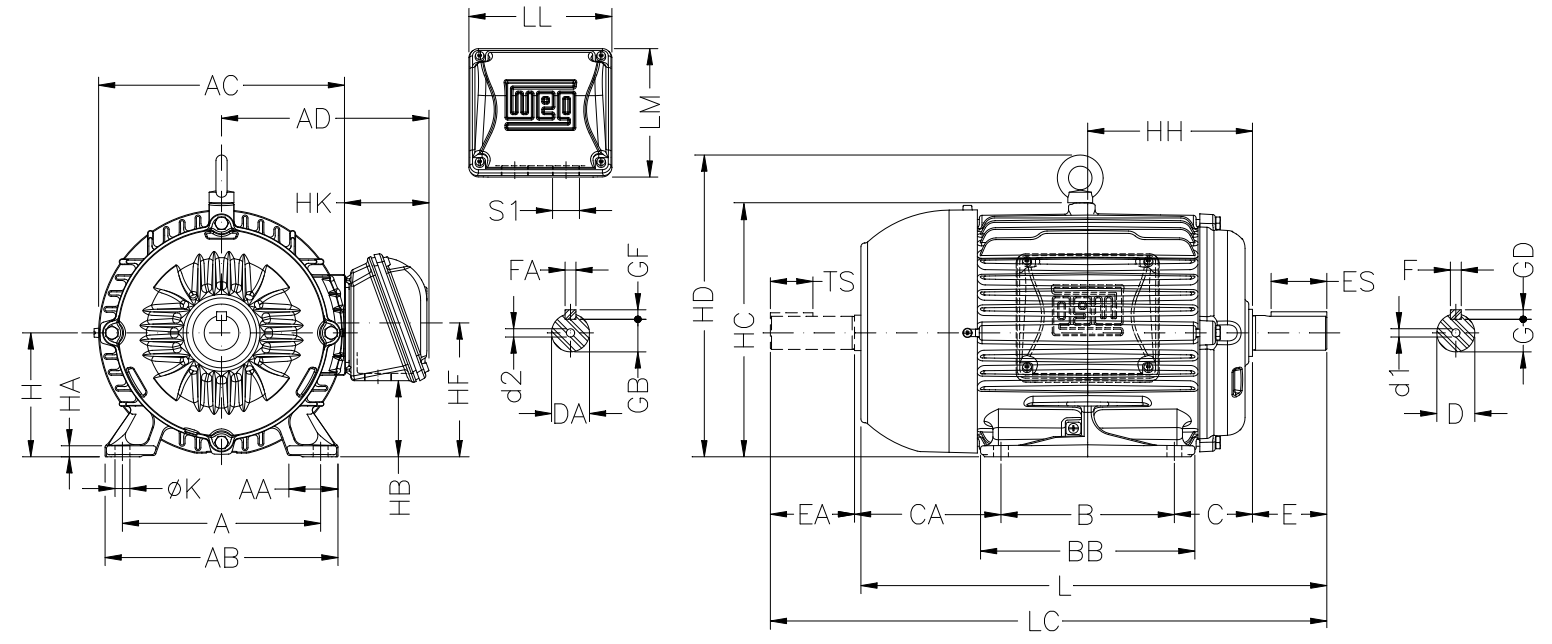

1 2 3 4 5 6 7 8

A
B
C
D
E
F

Notes: Downloaded from <http://dealerselectric.com>
Generated for Model #00418ET3Y112M-W22

A	AA	AB	AC	AD
190	40.5	220	227	192
B	BB	C	CA	D
140	177	70	128	28j6
E	ES	F	G	GD
60	45	8	24	7
DA	EA	TS	FA	GB
24j6	50	36	8	20
GF	H	HA	HC	HD
7	112	10	235	280
K	L	LC	S1	d1
12	394	448	2xM32x1.5	DM10
d2				
DM8				

Performed by:
Checked:
Customer:
Three-Phase: W22 IE3 IEC Tru-Metric - TEFC (IP55) Cast Iron Frame
Three-phase induction motor
Frame 112M - IP55
13-SEP-2016