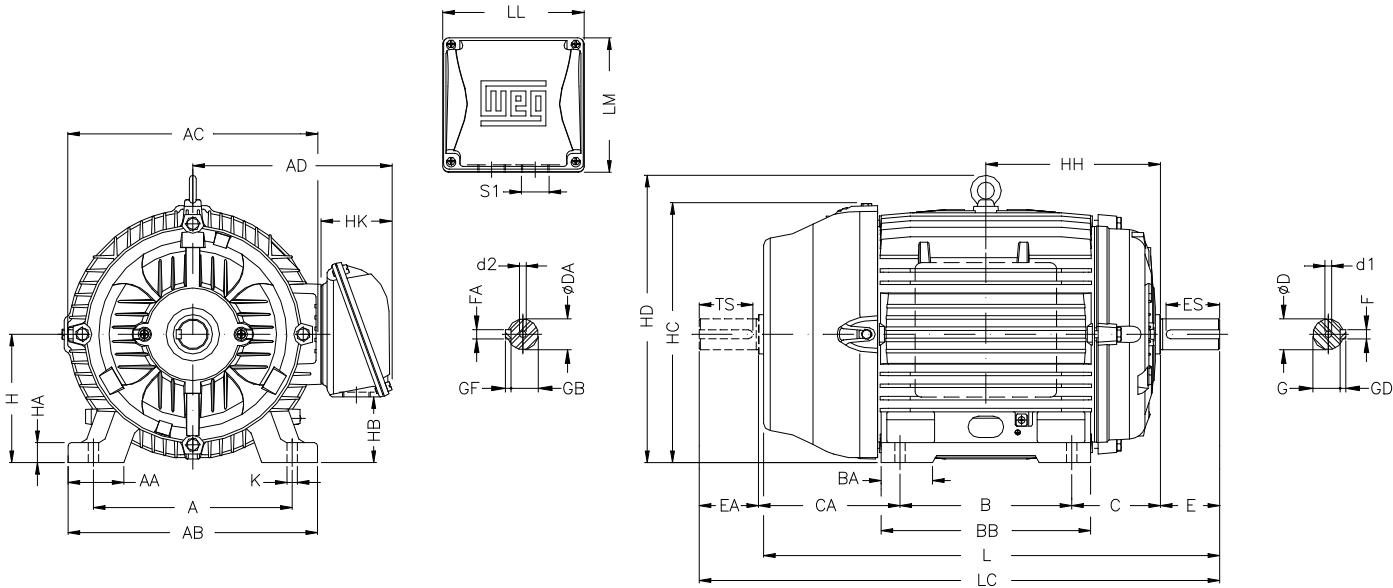

1 2 3 4 5 6 7 8

A

B

C

D

E

F

Notes: Downloaded from <http://dealerselectric.com>  
Generated for Model #00409EP3Y160M-W22

Performed by:

Checked:

Customer:

Three-Phase: W22 IE2 IEC Tru-Metric - TEFC (IP55) Cast Iron Frame

Three-phase induction motor  
Frame 160M - IP55

13-SEP-2016

A	AA	AB	AC	AD
254	64	308	329	266
B	BA	BB	C	CA
210	63	254	108	174
D	E	ES	F	G
42k6	110	80	12	37
GD	DA	EA	TS	FA
8	42k6	110	80	12
GB	GF	H	HA	HB
37	8	160	22	79
HC	HD	HF	HH	HK
331	374	168	213	101
K	L	LC	LL	LM
14.5	598	712	198.5	190
S1	d1	d2		
2xM40x1.5	DM16	DM16		