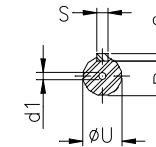

1 2 3 4 5 6 7 8

A

B

C

D

E

F

Notes: Downloaded from <http://dealerselectric.com>
Generated for Model #00336XT3H182T

Performed by:

Checked:

Customer:

Three-Phase : Explosion Proof - NEMA Premium

Three-phase induction motor
Frame 182T - IP55

13-SEP-2016

2E 7.500	A 8.661	2F 4.500	B 5.945	BA 2.750
J 1.890	K 1.969	P 8.909	ES 1.969	depth 0.250
S 0.250	N-W 2.750	U 1.125	R 0.984	AB 8.240
D 4.500	G 0.787	O 9.421	T 1.772	H 0.406
C 14.862	AA NPT 3/4"	d1 A 4	d2 A 4	