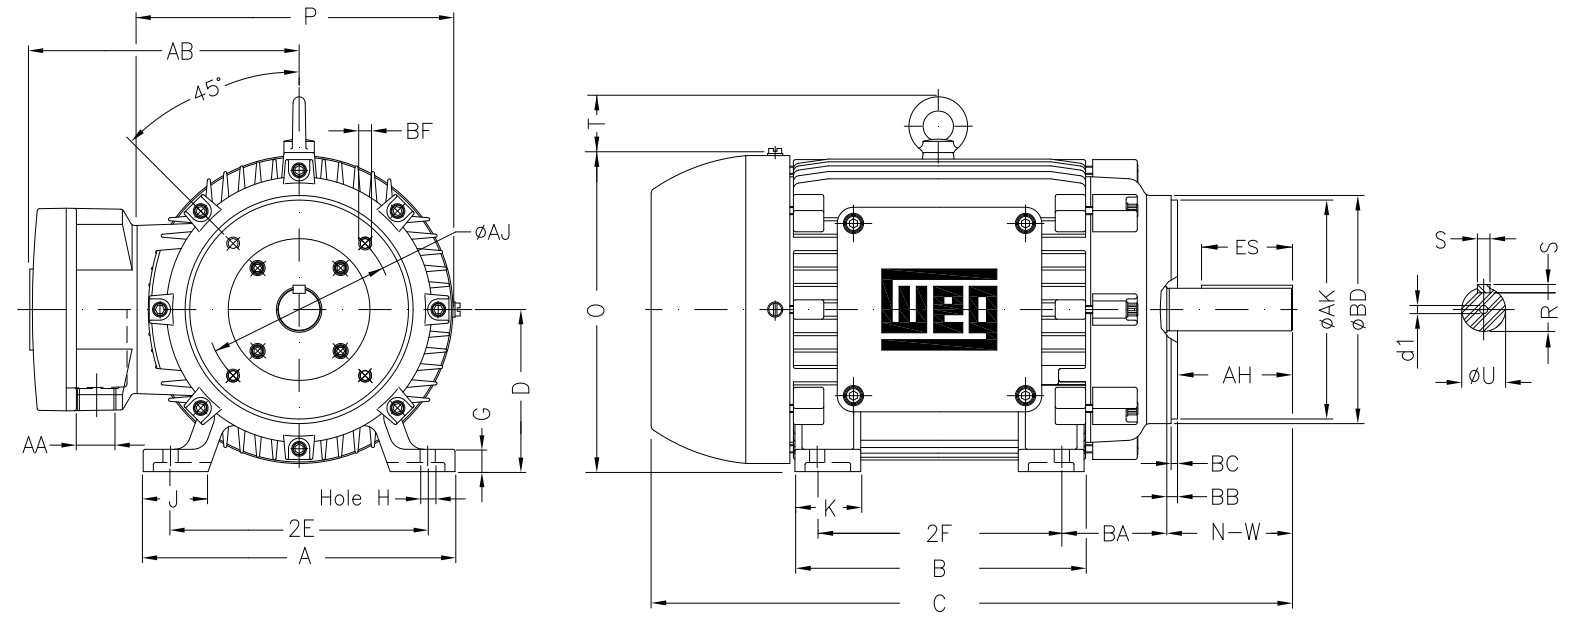

1 2 3 4 5 6 7 8

A
B
C
D
E
F

Notes: Downloaded from <http://dealerselectric.com>
Generated for Model #00336XT3E182TC

2E 7.500	A 8.661	2F 4.500	B 5.945	BA 2.750
J 1.890	K 1.969	P 8.909	ES 1.969	depth 0.250
S 0.250	N-W 2.750	U 1.125	R 0.984	AB 8.240
D 4.500	G 0.787	O 9.421	T 1.772	H 0.406
C 14.862	AA NPT 3/4"	d1 A 4	d2 A 4	Flange FC-184
AJ 7.250	AK 8.500	BD 8.875	BF UNC 1/2"x13	BB 0.250
BC 0.125	AH 2.625			

Performed by:
Checked:
Customer:
Three-Phase : Explosion Proof - NEMA Premium
Three-phase induction motor
Frame 182T - IP55
13-SEP-2016