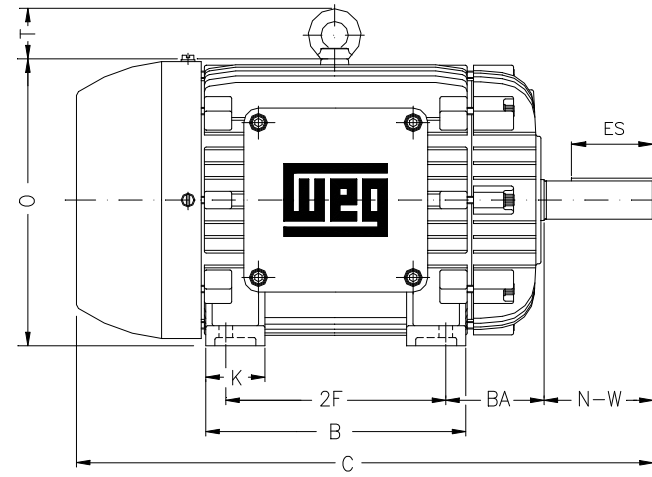

1 2 3 4 5 6 7 8

A

B

C

D

E

F

Notes: Downloaded from <http://dealerselectric.com>
Generated for Model #00336XT3E182T

Performed by:

Checked:

Customer:

Three-Phase : Explosion Proof - NEMA Premium

Three-phase induction motor
Frame 182T - IP55

13-SEP-2016

2E 7.500	A 8.661	2F 4.500	B 5.945	BA 2.750
J 1.890	K 1.969	P 8.909	ES 1.969	depth 0.250
S 0.250	N-W 2.750	U 1.125	R 0.984	AB 8.240
D 4.500	G 0.787	O 9.421	T 1.772	H 0.406
C 14.862	AA NPT 3/4"	d1 A 4	d2 A 4	