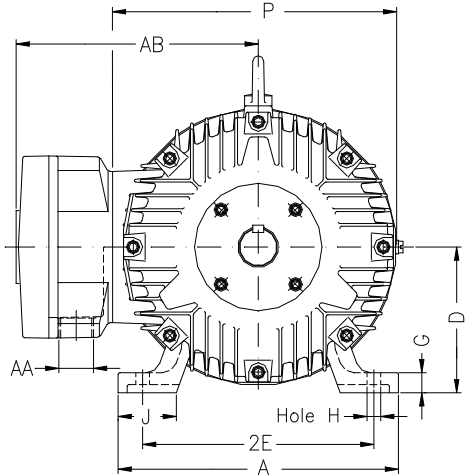

1 2 3 4 5 6 7 8

A

B

C

D

E

F

Notes: Downloaded from <http://dealerselectric.com>
Generated for Model #00336XT3E182T

Performed by:

Checked:

Customer:

Three-Phase : Explosion Proof - NEMA Premium

Three-phase induction motor
Frame 182T - IP55

13-SEP-2016

2E 7.500	A 8.661	2F 4.500	B 5.945	BA 2.750
J 1.890	K 1.969	P 8.909	ES 1.969	depth 0.250
S 0.250	N-W 2.750	U 1.125	R 0.984	AB 8.240
D 4.500	G 0.787	O 9.421	T 1.772	H 0.406
C 14.862	AA NPT 3/4"	d1 A 4	d2 A 4	