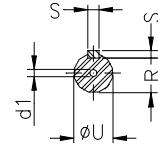

1 2 3 4 5 6 7 8

A

B

C

D

E

F

Notes: Downloaded from <http://dealerselectric.com>
Generated for Model #00336XT3E182T

Performed by:

Checked:

Customer:

Three-Phase : Explosion Proof - NEMA Premium

Three-phase induction motor
Frame 182T - IP55

13-SEP-2016

2E 7.500	A 8.661	2F 4.500	B 5.945	BA 2.750
J 1.890	K 1.969	P 8.909	ES 1.969	depth 0.250
S 0.250	N-W 2.750	U 1.125	R 0.984	AB 8.240
D 4.500	G 0.787	O 9.421	T 1.772	H 0.406
C 14.862	AA NPT 3/4"	d1 A 4	d2 A 4	