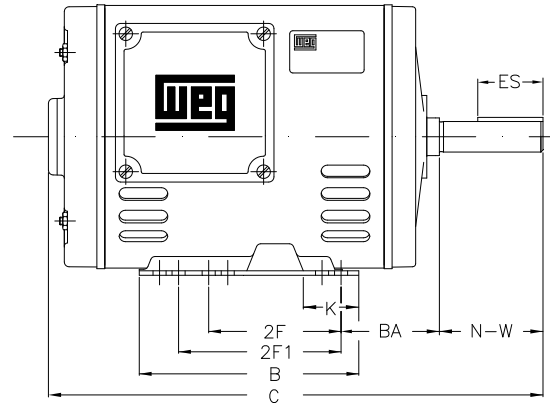

1 2 3 4 5 6 7 8

A

B

C

D

E

F

Notes: Downloaded from <http://dealerselectric.com>
Generated for Model #00336OT3H145T

Performed by:

Checked:

Customer:

ODP – Open Induction Motors – NEMA Premium Efficiency

Three-phase induction motor
Frame F143/5T - IP21

13-SEP-2016

2E 5.500	J 1.732	A 6.535	P 6.535	AB 5.433
2F 4.000/5.000	K 1.988	B 6.496	BA 2.250	U 0.875
d1 A 4	N-W 2.250	ES 1.417	S 0.187	R 0.766
depth 0.187	D 3.500	G 0.120	O 6.772	H 0.342
C 12.835	AA 2xNPT 1/2"			