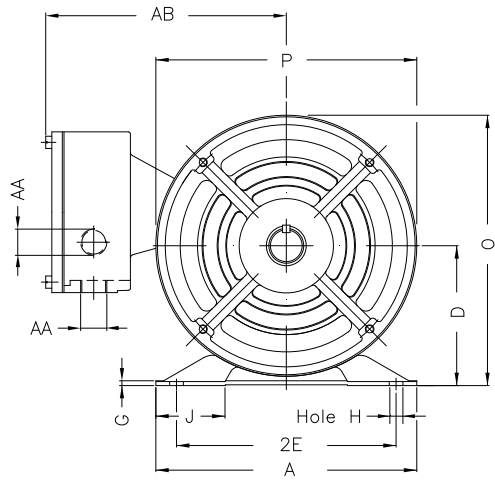

1 2 3 4 5 6 7 8

A

B

C

D

E

F

Notes: Downloaded from <http://dealerselectric.com>
Generated for Model #00336OT3H145T

Performed by:

Checked:

Customer:

ODP – Open Induction Motors – NEMA Premium Efficiency

Three-phase induction motor
Frame F143/5T - IP21

13-SEP-2016

2E 5.500	J 1.732	A 6.535	P 6.535	AB 5.433
2F 4.000/5.000	K 1.988	B 6.496	BA 2.250	U 0.875
d1 A 4	N-W 2.250	ES 1.417	S 0.187	R 0.766
depth 0.187	D 3.500	G 0.120	O 6.772	H 0.342
C 12.835	AA 2xNPT 1/2"			