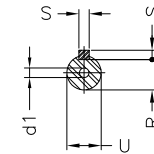

1 2 3 4 5 6 7 8

A

B

C

D

E

F

Notes: Downloaded from <http://dealerselectric.com>
Generated for Model #00336OT3H145T

Performed by:

Checked:

Customer:

ODP – Open Induction Motors – NEMA Premium Efficiency

Three-phase induction motor
Frame F143/5T - IP21

13-SEP-2016

2E 5.500	J 1.732	A 6.535	P 6.535	AB 5.433
2F 4.000/5.000	K 1.988	B 6.496	BA 2.250	U 0.875
d1 A 4	N-W 2.250	ES 1.417	S 0.187	R 0.766
depth 0.187	D 3.500	G 0.120	O 6.772	H 0.342
C 12.835	AA 2xNPT 1/2"			