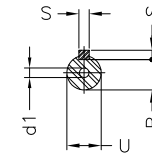

1 2 3 4 5 6 7 8

A

B

C

D

E

F

Notes: Downloaded from <http://dealerselectric.com>
Generated for Model #00336OT3E145T

Performed by:

Checked:

Customer:

ODP – Open Induction Motors – NEMA Premium Efficiency

Three-phase induction motor
Frame F143/5T - IP21

13-SEP-2016

2E 5.500	J 1.732	A 6.535	P 6.535	AB 5.433
2F 4.000/5.000	K 1.988	B 6.496	BA 2.250	U 0.875
d1 A 4	N-W 2.250	ES 1.417	S 0.187	R 0.766
depth 0.187	D 3.500	G 0.120	O 6.772	H 0.342
C 12.835	AA 2xNPT 1/2"			