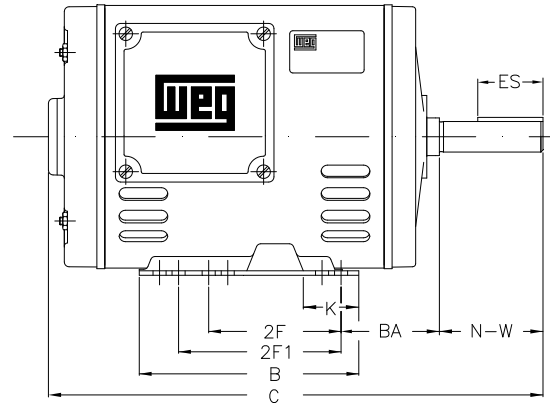

1 2 3 4 5 6 7 8

A

B

C

D

E

F

Notes: Downloaded from <http://dealerselectric.com>
Generated for Model #00336OT3E145T

Performed by:

Checked:

Customer:

ODP – Open Induction Motors – NEMA Premium Efficiency

Three-phase induction motor
Frame F143/5T - IP21

13-SEP-2016

2E 5.500	J 1.732	A 6.535	P 6.535	AB 5.433
2F 4.000/5.000	K 1.988	B 6.496	BA 2.250	U 0.875
d1 A 4	N-W 2.250	ES 1.417	S 0.187	R 0.766
depth 0.187	D 3.500	G 0.120	O 6.772	H 0.342
C 12.835	AA 2xNPT 1/2"			