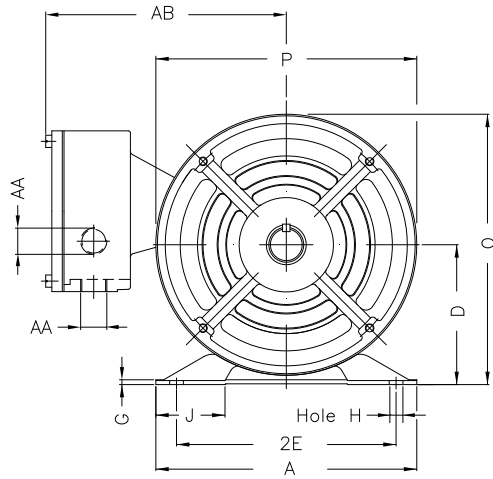

1 2 3 4 5 6 7 8

A

B

C

D

E

F

Notes: Downloaded from <http://dealerselectric.com>
Generated for Model #00336OT3E145T

Performed by:

Checked:

Customer:

ODP – Open Induction Motors – NEMA Premium Efficiency

Three-phase induction motor
Frame F143/5T - IP21

13-SEP-2016

2E 5.500	J 1.732	A 6.535	P 6.535	AB 5.433
2F 4.000/5.000	K 1.988	B 6.496	BA 2.250	U 0.875
d1 A 4	N-W 2.250	ES 1.417	S 0.187	R 0.766
depth 0.187	D 3.500	G 0.120	O 6.772	H 0.342
C 12.835	AA 2xNPT 1/2"			