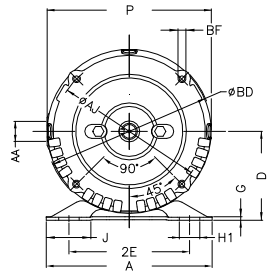

1 2 3 4 5 6 7 8

A

B

C

D

E

F

Notes: Downloaded from <http://dealerselectric.com>
Generated for Model #00336OS3HJP56J-S

Performed by:

Checked:

Customer:

Jet Pump: Three-Phase - W01 (Rolled Steel) - Threaded - ODP - Standard

Three-phase induction motor
Frame 56HJ - ODP

13-SEP-2016

2E 4.874	J 1.732	A 6.535	P 6.456	AB 5.882
2F 3.000/5.000	B 6.496	BA 2.559	D 3.500	G 0.120
O 6.724	T 0.004	H 0.343	AA NPT 1/2"	ET 1.874
U 0.625	EL 0.625	EP 0.665	t1 0.472	t2 0.590
C 12.795	FC 8.268	Flange FC-149	AJ 5.874	AK 4.500
BD 6.450	BF UNC 3/8"x16-2B	BB 0.157	AH 2.562	