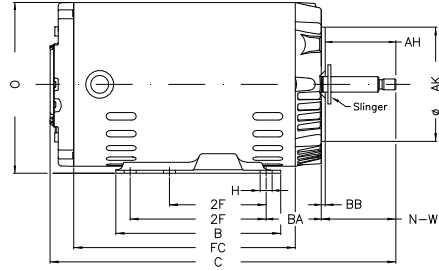

1 2 3 4 5 6 7 8

A

B

C

D

E

F

Notes: Downloaded from <http://dealerselectric.com>
Generated for Model #00336OS3HJP56J-S

Performed by:

Checked:

Customer:

Jet Pump: Three-Phase - W01 (Rolled Steel) - Threaded - ODP - Standard

Three-phase induction motor
Frame 56HJ - ODP

13-SEP-2016

2E 4.874	J 1.732	A 6.535	P 6.456	AB 5.882
2F 3.000/5.000	B 6.496	BA 2.559	D 3.500	G 0.120
O 6.724	T 0.004	H 0.343	AA NPT 1/2"	ET 1.874
U 0.625	EL 0.625	EP 0.665	t1 0.472	t2 0.590
C 12.795	FC 8.268	Flange FC-149	AJ 5.874	AK 4.500
BD 6.450	BF UNC 3/8"x16-2B	BB 0.157	AH 2.562	