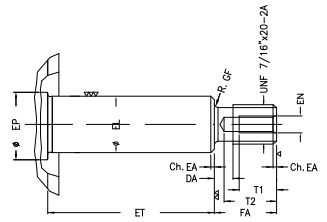

1 2 3 4 5 6 7 8

A

B

C

D

E

F

Notes: Downloaded from <http://dealerselectric.com>
Generated for Model #00336OS3HJP56J-S

Performed by:

Checked:

Customer:

Jet Pump: Three-Phase - W01 (Rolled Steel) - Threaded - ODP - Standard

Three-phase induction motor
Frame 56HJ - ODP

13-SEP-2016

2E 4.874	J 1.732	A 6.535	P 6.456	AB 5.882
2F 3.000/5.000	B 6.496	BA 2.559	D 3.500	G 0.120
O 6.724	T 0.004	H 0.343	AA NPT 1/2"	ET 1.874
U 0.625	EL 0.625	EP 0.665	t1 0.472	t2 0.590
C 12.795	FC 8.268	Flange FC-149	AJ 5.874	AK 4.500
BD 6.450	BF UNC 3/8"x16-2B	BB 0.157	AH 2.562	