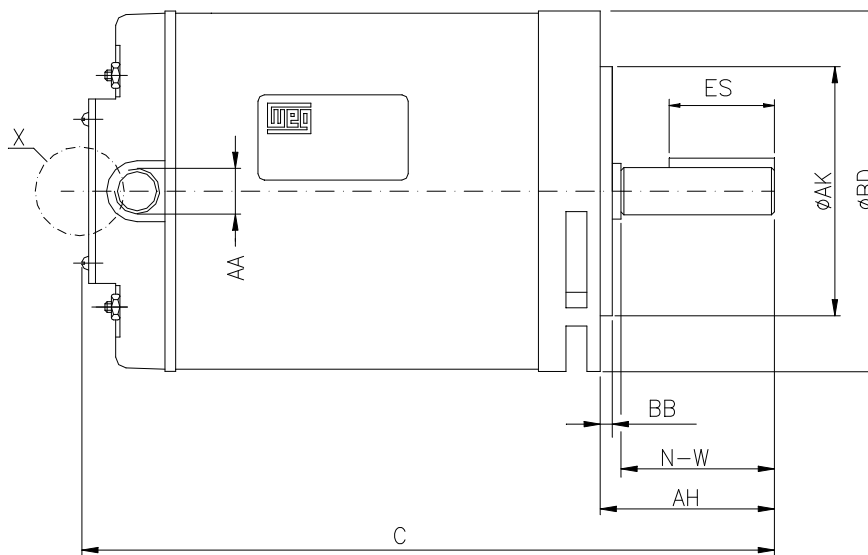

1 2 3 4 5 6 7 8

A

B

C

D

E

F

Notes: Downloaded from <http://dealerselectric.com>
Generated for Model #00336OS3EJPR56C

Performed by:

Checked:

Customer:

Jet Pump - NEMA 56 : Three-Phase - Keyed - ODP (IP21)

C	P	ES	S	N-W
13.465	6.496	1.417	0.187	1.874
U	R	AA	Flange	AJ
0.625	0.517	NPT 1/2"	FC-149	5.874
AK	BD	BF	BB	AH
4.500	6.535	114.3	0.157	2.063

Three-phase induction motor
Frame F56H - IP21

13-SEP-2016