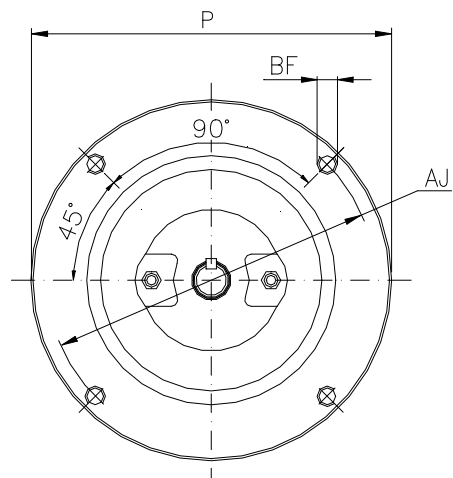

1 2 3 4 5 6 7 8

A

B

C

D

E

F

Notes: Downloaded from <http://dealerselectric.com>  
Generated for Model #00336OS3EJPR56C

Performed by:

Checked:

Customer:

Jet Pump - NEMA 56 : Three-Phase - Keyed - ODP (IP21)

C	P	ES	S	N-W
13.465	6.496	1.417	0.187	1.874
U	R	AA	Flange	AJ
0.625	0.517	NPT 1/2"	FC-149	5.874
AK	BD	BF	BB	AH
4.500	6.535	114.3	0.157	2.063