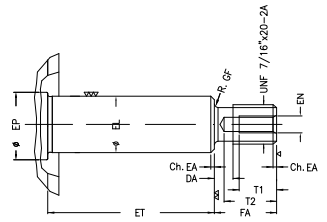

1 2 3 4 5 6 7 8

A

B

C

D

E

F

Notes: Downloaded from <http://dealerselectric.com>  
Generated for Model #00336OS3EJP56J-S

Performed by:

Checked:

Customer:

Jet Pump: Three-Phase - W01 (Rolled Steel) - Threaded - ODP - Standard

Three-phase induction motor  
Frame 56HJ - ODP

13-SEP-2016

2E 4.874	J 1.732	A 6.535	P 6.456	AB 5.882
2F 3.000/5.000	B 6.496	BA 2.559	D 3.500	G 0.120
O 6.724	T 0.004	H 0.343	AA NPT 1/2"	ET 1.874
U 0.625	EL 0.625	EP 0.665	t1 0.472	t2 0.590
C 12.795	FC 8.268	Flange FC-149	AJ 5.874	AK 4.500
BD 6.450	BF UNC 3/8"x16-2B	BB 0.157	AH 2.562	