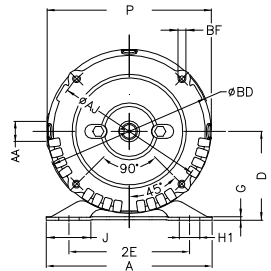

1 2 3 4 5 6 7 8

A

B

C

D

E

F

Notes: Downloaded from <http://dealerselectric.com>  
Generated for Model #00336OS3EJP56J-S

Performed by:

Checked:

Customer:

Jet Pump: Three-Phase - W01 (Rolled Steel) - Threaded - ODP - Standard

Three-phase induction motor  
Frame 56HJ - ODP

13-SEP-2016

2E 4.874	J 1.732	A 6.535	P 6.456	AB 5.882
2F 3.000/5.000	B 6.496	BA 2.559	D 3.500	G 0.120
O 6.724	T 0.004	H 0.343	AA NPT 1/2"	ET 1.874
U 0.625	EL 0.625	EP 0.665	t1 0.472	t2 0.590
C 12.795	FC 8.268	Flange FC-149	AJ 5.874	AK 4.500
BD 6.450	BF UNC 3/8"x16-2B	BB 0.157	AH 2.562	