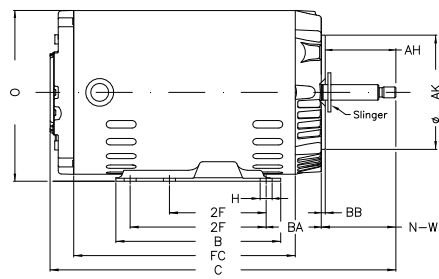

1 2 3 4 5 6 7 8

A

B

C

D

E

F

Notes: Downloaded from <http://dealerselectric.com>  
Generated for Model #00336OS3EJP56J-S

Performed by:

Checked:

Customer:

Jet Pump: Three-Phase - W01 (Rolled Steel) - Threaded - ODP - Standard

Three-phase induction motor  
Frame 56HJ - ODP

13-SEP-2016

2E 4.874	J 1.732	A 6.535	P 6.456	AB 5.882
2F 3.000/5.000	B 6.496	BA 2.559	D 3.500	G 0.120
O 6.724	T 0.004	H 0.343	AA NPT 1/2"	ET 1.874
U 0.625	EL 0.625	EP 0.665	t1 0.472	t2 0.590
C 12.795	FC 8.268	Flange FC-149	AJ 5.874	AK 4.500
BD 6.450	BF UNC 3/8"x16-2B	BB 0.157	AH 2.562	