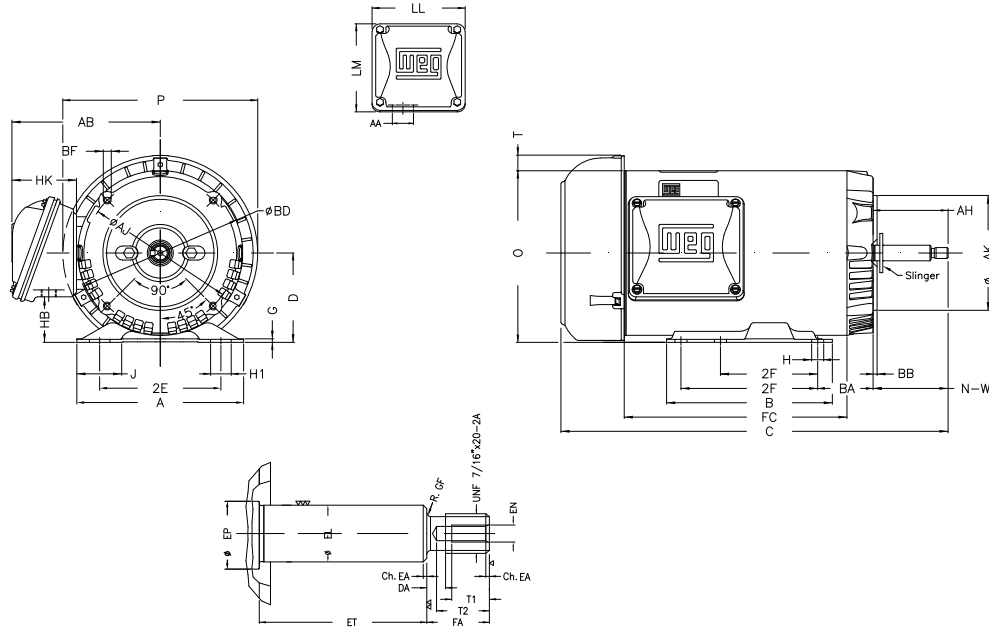

1 2 3 4 5 6 7 8

A

B

C

D

E

F

Notes: Downloaded from <http://dealerselectric.com>
Generated for Model #00336ET3HJP56J-S

Performed by:

Checked:

Customer:

Jet Pump: Three-Phase - W01 (Rolled Steel) - TEFC - Threaded - Premium

Three-phase induction motor

Frame 56HJ - IP55

12-SEP-2016

2E 4.874	J 1.732	A 6.535	P 7.638	AB 5.882
2F 3.000/5.000	B 6.496	BA 2.559	D 3.500	G 0.120
O 6.724	T 0.603	H 0.343	AA 0.881"	ET 1.874
U 0.625	EL 0.625	EP 0.665	t1 0.472	t2 0.590
C 15.583	FC 9.449	Flange FC-149	AJ 5.874	AK 4.500
BD 6.450	BF UNC 3/8"x16-2B	BB 0.157	AH 2.562	