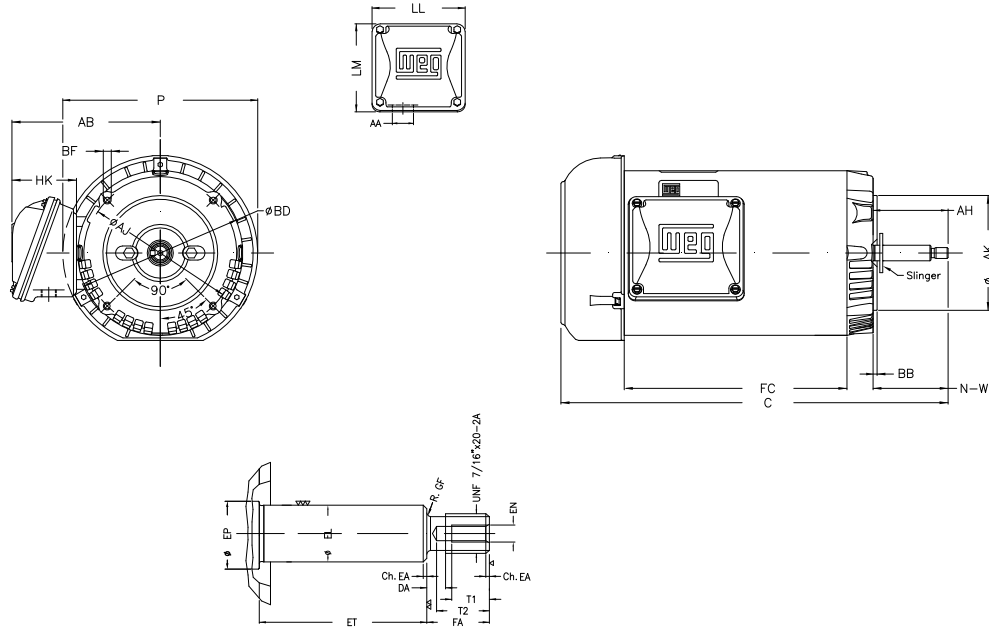

1 2 3 4 5 6 7 8

A

B

C

D

E

F

Notes: Downloaded from <http://dealerselectric.com>  
Generated for Model #00336ET3EJPR56J-S

Performed by:

Checked:

Customer:

Jet Pump: Three-Phase - W01 (Rolled Steel) - TEFC - Threaded - Premium

Three-phase induction motor  
Frame 56HJ - IP55

12-SEP-2016

P 7.638	AB 5.882	AA 0.881"	ET 1.874	U 0.625
EL 0.625	EP 0.665	t1 0.472	t2 0.590	C 15.583
FC 9.449	Flange FC-149	AJ 5.874	AK 4.500	BD 6.450
BF UNC 3/8"x16-2B	BB 0.157	AH 2.562		