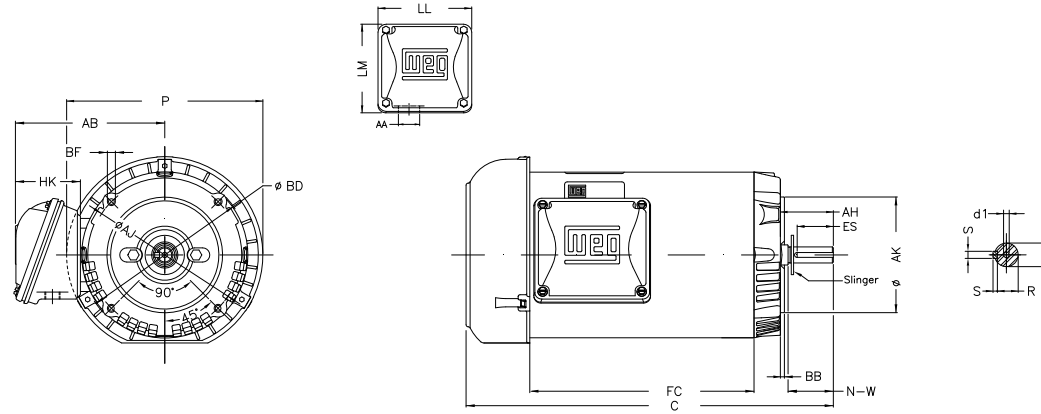

1 2 3 4 5 6 7 8

A

B

C

D

E

F

Notes: Downloaded from <http://dealerselectric.com>
Generated for Model #00336ET3EJPR56C-S

Performed by:

Checked:

Customer:

Jet Pump: Three-Phase - W01 (Rolled Steel) - TEFC - Keyed - Premium

P	AB	AA	U	ES
7.638	5.882	0.881"	0.625	1.417
C	FC	Flange	AJ	AK
15.083	9.449	FC-149	5.874	4.500
BD	BF	BB	AH	
6.450	UNC 3/8"x16-2B	0.157	2.062	

Three-phase induction motor
Frame 56C - IP55

12-SEP-2016