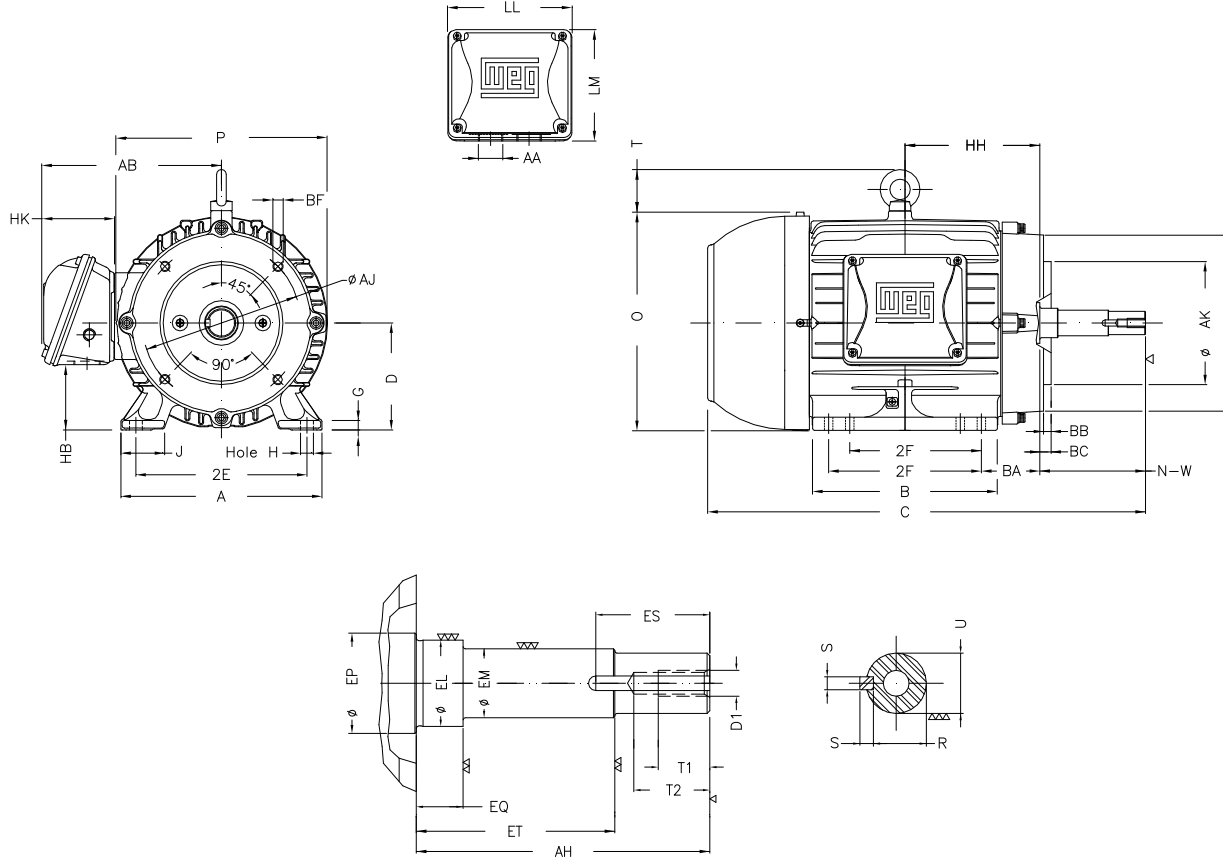

1 2 3 4 5 6 7 8

A

B

C

D

E

F

Notes: Downloaded from <http://dealerselectric.com>  
Generated for Model #00336ET3E182JP-W22

Performed by:

Checked:

Customer:

Close Coupled Pump: Three-Phase - W22 "JP" Type - TEFC - NEMA Premium

Three-phase induction motor  
Frame 182/4JP - IP55

12-SEP-2016

2E 7.500	J 1.614	A 8.661	P 8.740	AB 7.565
2F 4.500/5.500	B 6.969	BA 2.750	D 4.500	G 0.394
O 9.343	T 1.772	H 0.406	AA NPT 1"	EQ 1.563
ET 5.941	U 0.874	EM 1.000	EL 1.250	EP 1.376
ES 1.575	t1 0.748	t2 1.102	C 20.475	d1 EUNC 3/8"-16
HH 5.500	HK 3.150	HB 2.236	LL 5.512	LM 5.236
S 0.187	R 0.768	Flange FC-149	AJ 5.874	AK 4.500
BD 6.496	BF UNC 3/8"x16	BB 0.157	AH 7.319	