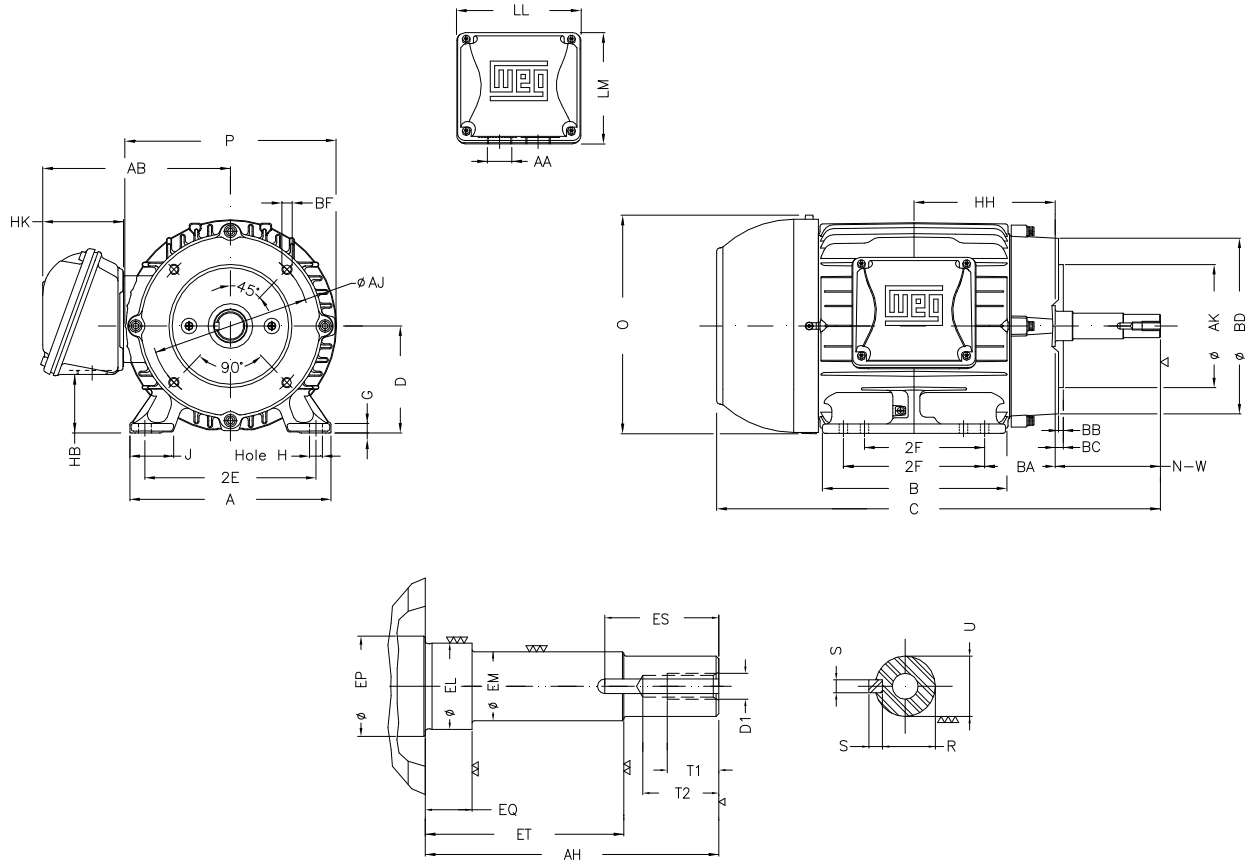

1 2 3 4 5 6 7 8

A

B

C

D

E

F

Notes: Downloaded from <http://dealerselectric.com>  
Generated for Model #00336ET3E145JP-W22

Performed by:

Checked:

Customer:

Close Coupled Pump: Three-Phase - W22 "JP" Type - TEFC - NEMA Premium

Three-phase induction motor  
Frame 143/5JP - IP55

12-SEP-2016

2E 5.500	J 1.437	A 6.457	P 7.047	AB 6.260
2F 4.000/5.000	B 6.142	BA 2.560	D 3.500	G 0.354
O 7.122	H 0.344	AA NPT 3/4"	EQ 1.563	ET 5.941
U 0.874	EM 1.000	EL 1.156	EP 1.179	ES 1.654
t1 0.748	t2 1.102	C 18.736	d1 EUNC 3/8"-16	HH 4.750
HK 2.638	HB 1.787	LL 4.528	LM 4.094	S 0.187
R 0.768	Flange FC-149	AJ 5.874	AK 4.500	BD 6.496
BF UNC 3/8"x16	BB 0.157	AH 7.319		