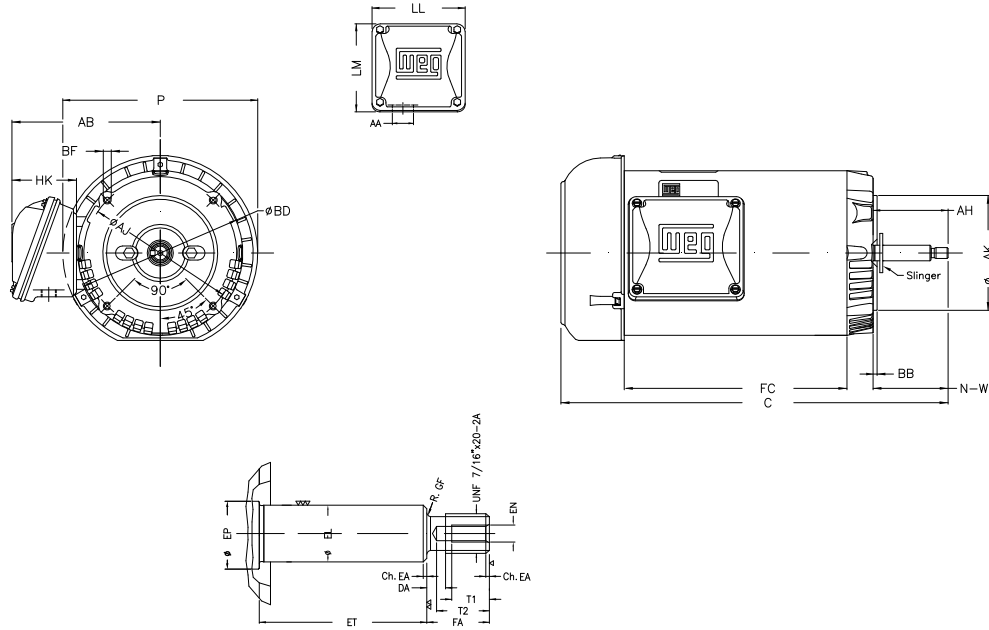

1 2 3 4 5 6 7 8

A

B

C

D

E

F

Notes: Downloaded from <http://dealerselectric.com>
Generated for Model #00336ES3EJPR56J-S

Performed by:

Checked:

Customer:

Jet Pump: Three-Phase - W01 (Rolled Steel) - Threaded - TEFC - Standard

Three-phase induction motor
Frame 56HJ - IP55

12-SEP-2016

P 7.638	AB 5.882	AA 0.881"	ET 1.874	U 0.625
EL 0.625	EP 0.665	t1 0.472	t2 0.590	C 14.402
FC 8.268	Flange FC-149	AJ 5.874	AK 4.500	BD 6.450
BF UNC 3/8"x16-2B	BB 0.157	AH 2.562		