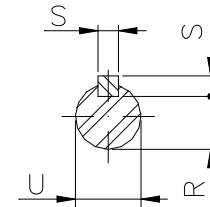

1 2 3 4 5 6 7 8

A

B

C

D

E

F

Notes: Downloaded from <http://dealerselectric.com>
Generated for Model #00336ES3EJPR56C

Performed by:

Checked:

Customer:

Jet Pump - NEMA 56 : Three-Phase - Keyed - TEFC (IP55)

C 13.464	P 7.323	ES 1.417	S 0.187	N-W 1.874
U 0.6250	R 0.517	AB 5.433	AA NPT 1/2"	Flange FC-149
AJ 5.874	AK 4.500	BD 6.535	BF UNC 3/8"x16-2B	BB 0.157
AH 2.063				

Three-phase induction motor
Frame F56HC - IP55

12-SEP-2016