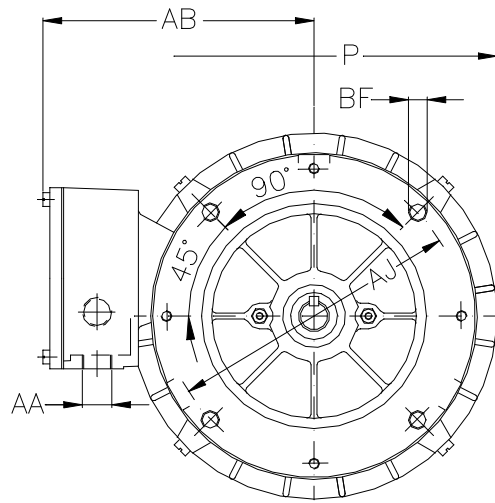

1 2 3 4 5 6 7 8

A

B

C

D

E

F

Notes: Downloaded from <http://dealerselectric.com>
Generated for Model #00336ES3EJPR56C

Performed by:

Checked:

Customer:

Jet Pump - NEMA 56 : Three-Phase - Keyed - TEFC (IP55)

C 13.464	P 7.323	ES 1.417	S 0.187	N-W 1.874
U 0.6250	R 0.517	AB 5.433	AA NPT 1/2"	Flange FC-149
AJ 5.874	AK 4.500	BD 6.535	BF UNC 3/8"x16-2B	BB 0.157
AH 2.063				

Three-phase induction motor
Frame F56HC - IP55

12-SEP-2016