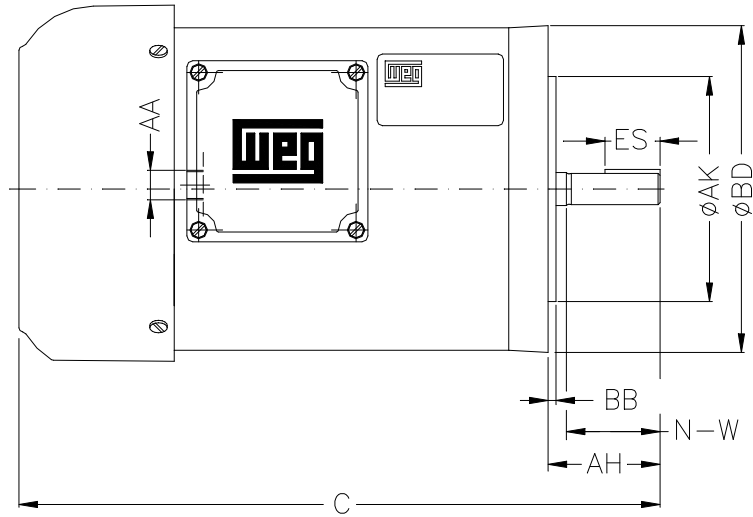

1 2 3 4 5 6 7 8

A

B

C

D

E

F

Notes: Downloaded from <http://dealerselectric.com>
Generated for Model #00336ES3EJPR56C

Performed by:

Checked:

Customer:

Jet Pump - NEMA 56 : Three-Phase - Keyed - TEFC (IP55)

C 13.464	P 7.323	ES 1.417	S 0.187	N-W 1.874
U 0.6250	R 0.517	AB 5.433	AA NPT 1/2"	Flange FC-149
AJ 5.874	AK 4.500	BD 6.535	BF UNC 3/8"x16-2B	BB 0.157
AH 2.063				

Three-phase induction motor
Frame F56HC - IP55

12-SEP-2016