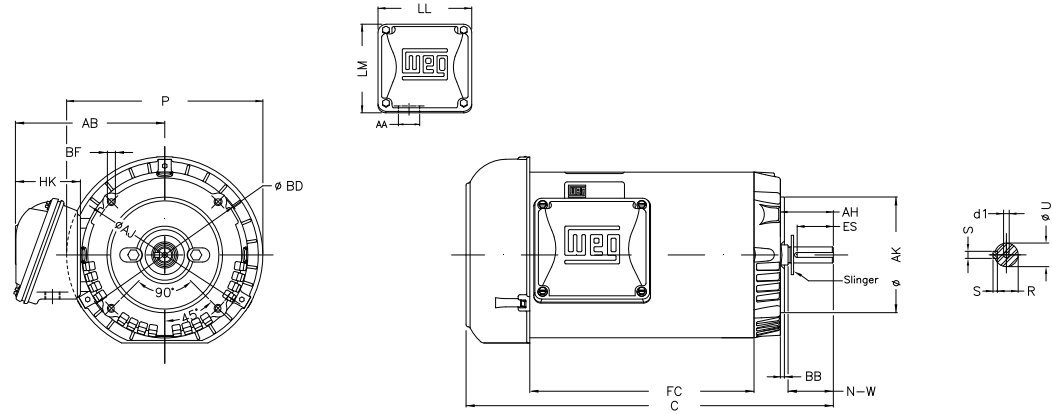

1 2 3 4 5 6 7 8

A

B

C

D

E

F

Notes: Downloaded from <http://dealerselectric.com>  
Generated for Model #00336ES3EJPR56C-S

Performed by:

Checked:

Customer:

Jet Pump: Three-Phase - W01 (Rolled Steel) - Keyed - TEFC - Standard

P	AB	AA	U	ES
7.638	5.882	0.881"	0.625	1.417
C	FC	Flange	AJ	AK
13.898	8.268	FC-149	5.874	4.500
BD	BF	BB	AH	
6.450	UNC 3/8"x16-2B	0.157	2.062	

Three-phase induction motor  
Frame 56HC - IP55

12-SEP-2016