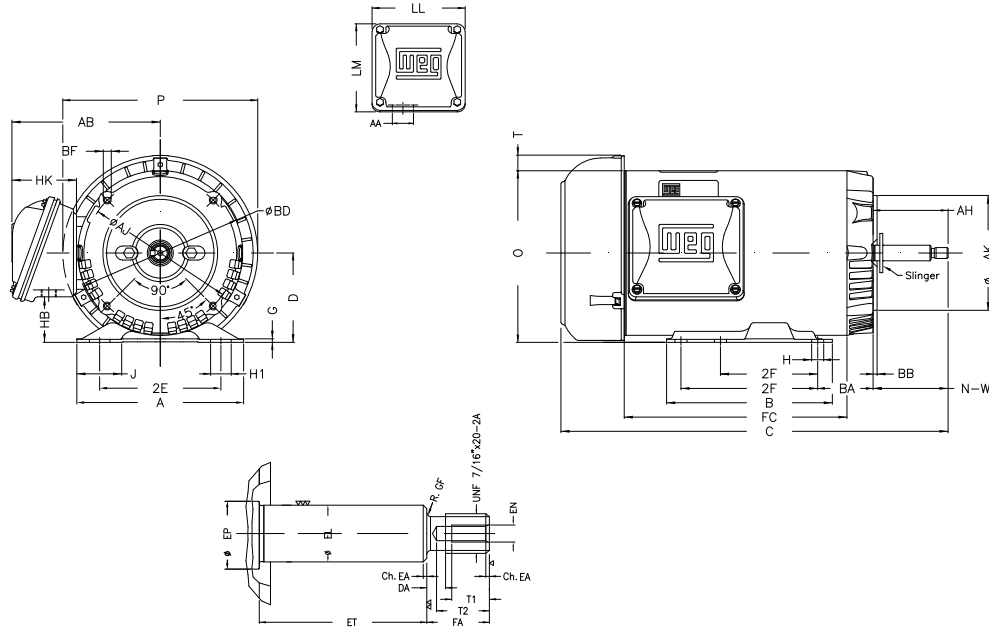

1 2 3 4 5 6 7 8

A

B

C

D

E

F

Notes: Downloaded from <http://dealerselectric.com>
Generated for Model #00336ES3EJP56J-S

Performed by:

Checked:

Customer:

Jet Pump: Three-Phase - W01 (Rolled Steel) - Threaded - TEFC - Standard

Three-phase induction motor
Frame 56HJ - IP55

12-SEP-2016

2E 4.874	J 1.732	A 6.535	P 7.638	AB 5.882
2F 3.000/5.000	B 6.496	BA 2.559	D 3.500	G 0.120
O 6.724	T 0.603	H 0.343	AA 0.881"	ET 1.874
U 0.625	EL 0.625	EP 0.665	t1 0.472	t2 0.590
C 14.402	FC 8.268	Flange FC-149	AJ 5.874	AK 4.500
BD 6.450	BF UNC 3/8"x16-2B	BB 0.157	AH 2.562	