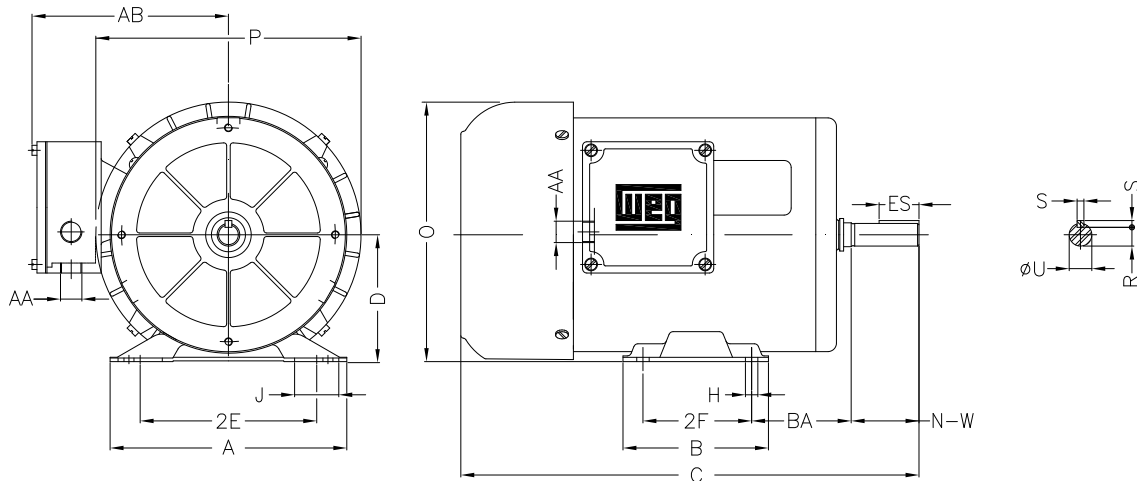

1 2 3 4 5 6 7 8

A

B

C

D

E

F

Notes: Downloaded from <http://dealerselectric.com>
Generated for Model #00336ES3EF56

Performed by:

Checked:

Customer:

Three-Phase : NEMA 56 Frames - TEFC

Three-phase induction motor
Frame F56H - IP55

12-SEP-2016

2E 4.874	2F 3.000	H 0.342	H1 1.220	BA 2.750
A 6.535	B 6.496	C 13.464	D 3.500	G 3.04
J 1.220	K 5.000	O 7.165	P 7.323	S 0.187
ES 1.102	R 0.517	N-W 1.874	U 0.6250	AA 2xNPT 1/2"
d1 A 3.15				