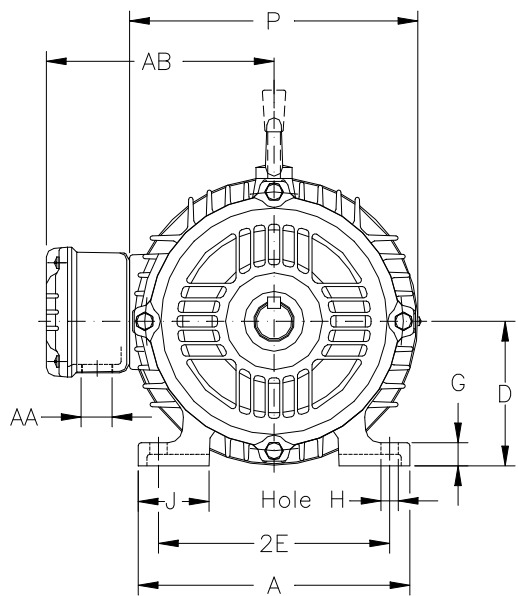

1 2 3 4 5 6 7 8

A

B

C

D

E

F

Notes: Downloaded from <http://dealerselectric.com>  
Generated for Model #00336EP3EBM182T

Performed by:

Checked:

Customer:

Brake Motors : Three-Phase - High Efficiency

Three-phase induction motor  
Frame 182T - IP55

12-SEP-2016

2E 7.500	A 8.661	2F 4.500	B 5.945	BA 2.750
J 1.890	K 1.969	P 8.740	ES 1.969	depth 0.250
S 0.250	N-W 2.750	U 1.125	R 0.984	AB 7.047
D 4.500	G 0.799	O 9.343	T 1.772	H 0.406
C 18.246	AA NPT 1"	d1 A 4	d2 A 4	