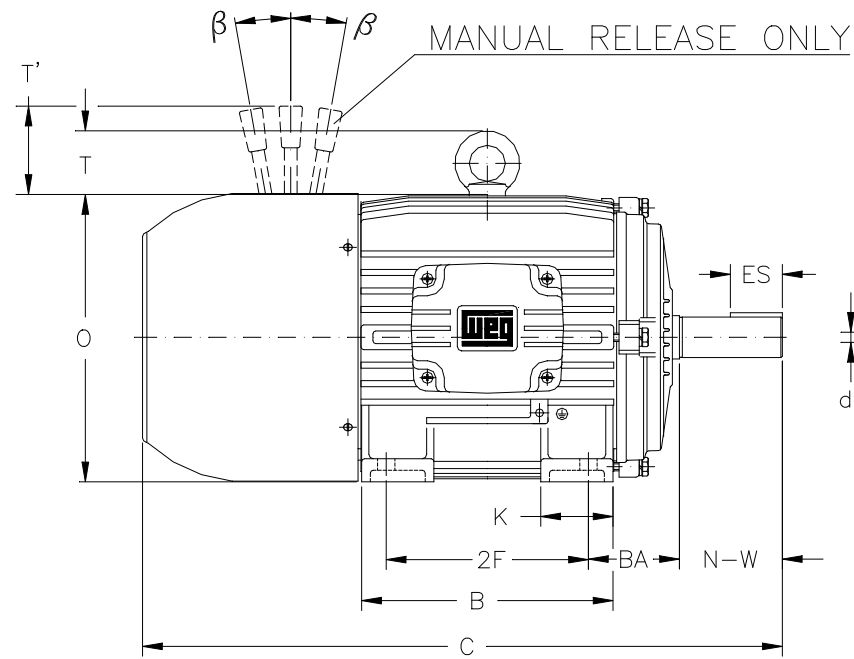

1 2 3 4 5 6 7 8

A

B

C

D

E

F

Notes: Downloaded from <http://dealerselectric.com>  
Generated for Model #00336EP3EBM182T

Performed by:

Checked:

Customer:

Brake Motors : Three-Phase - High Efficiency

Three-phase induction motor  
Frame 182T - IP55

12-SEP-2016

2E 7.500	A 8.661	2F 4.500	B 5.945	BA 2.750
J 1.890	K 1.969	P 8.740	ES 1.969	depth 0.250
S 0.250	N-W 2.750	U 1.125	R 0.984	AB 7.047
D 4.500	G 0.799	O 9.343	T 1.772	H 0.406
C 18.246	AA NPT 1"	d1 A 4	d2 A 4	