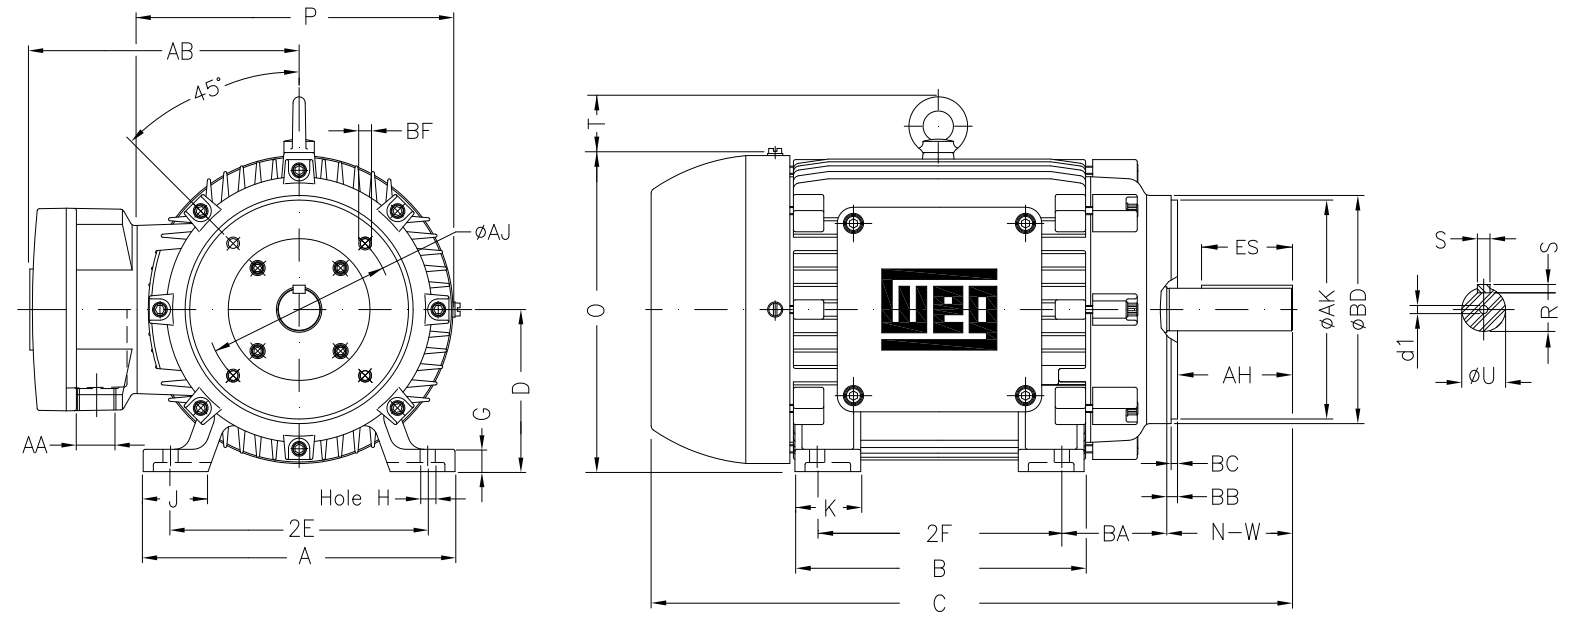

1 2 3 4 5 6 7 8

A
B
C
D
E
F

Notes: Downloaded from <http://dealerselectric.com>
Generated for Model #00318XT3H182TC

2E 7.500	A 8.661	2F 4.500	B 5.945	BA 2.750
J 1.890	K 1.969	P 8.909	ES 1.969	depth 0.250
S 0.250	N-W 2.750	U 1.125	R 0.984	AB 8.240
D 4.500	G 0.787	O 9.421	T 1.772	H 0.406
C 14.862	AA NPT 3/4"	d1 A 4	d2 A 4	Flange FC-184
AJ 7.250	AK 8.500	BD 8.875	BF UNC 1/2"x13	BB 0.250
BC 0.125	AH 2.625			

Performed by:
Checked:
Customer:
Three-Phase : Explosion Proof - NEMA Premium
Three-phase induction motor
Frame 182T - IP55
12-SEP-2016