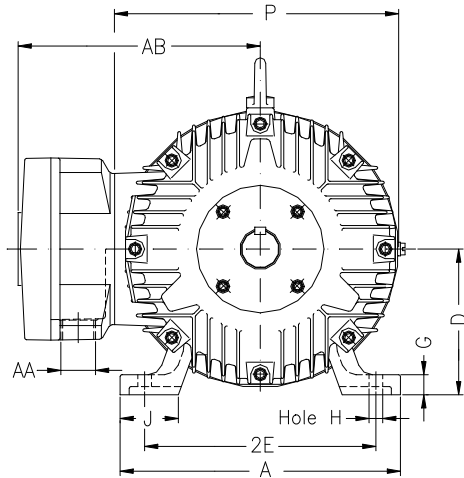

1 2 3 4 5 6 7 8

A

B

C

D

E

F

Notes: Downloaded from <http://dealerselectric.com>  
Generated for Model #00318XT3H182T

Performed by:

Checked:

Customer:

Three-Phase : Explosion Proof - NEMA Premium

Three-phase induction motor  
Frame 182T - IP55

12-SEP-2016

2E 7.500	A 8.661	2F 4.500	B 5.945	BA 2.750
J 1.890	K 1.969	P 8.909	ES 1.969	depth 0.250
S 0.250	N-W 2.750	U 1.125	R 0.984	AB 8.240
D 4.500	G 0.787	O 9.421	T 1.772	H 0.406
C 14.862	AA NPT 3/4"	d1 A 4	d2 A 4	