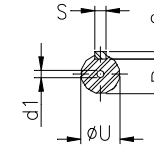

1 2 3 4 5 6 7 8

A

B

C

D

E

F

Notes: Downloaded from <http://dealerselectric.com>  
Generated for Model #00318XT3H182T

Performed by:

Checked:

Customer:

Three-Phase : Explosion Proof - NEMA Premium

Three-phase induction motor  
Frame 182T - IP55

12-SEP-2016

2E 7.500	A 8.661	2F 4.500	B 5.945	BA 2.750
J 1.890	K 1.969	P 8.909	ES 1.969	depth 0.250
S 0.250	N-W 2.750	U 1.125	R 0.984	AB 8.240
D 4.500	G 0.787	O 9.421	T 1.772	H 0.406
C 14.862	AA NPT 3/4"	d1 A 4	d2 A 4	