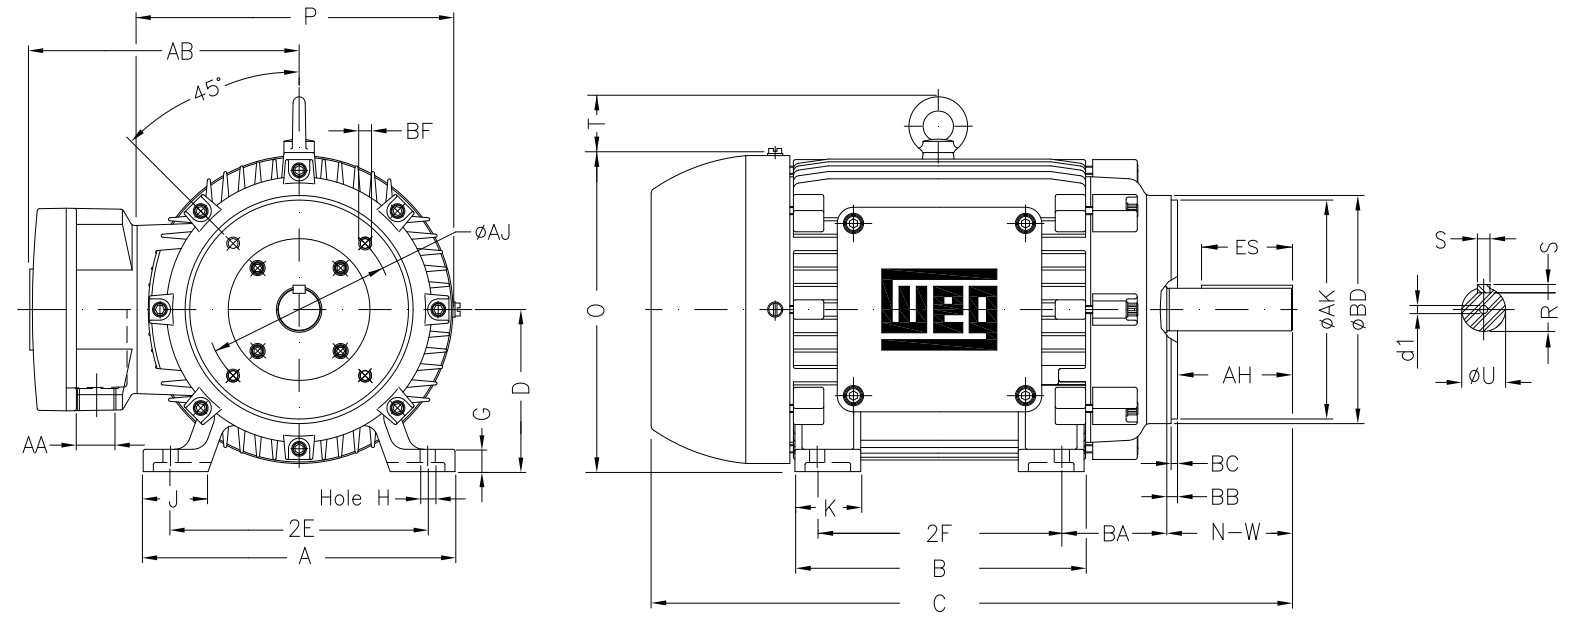

1 2 3 4 5 6 7 8

A
B
C
D
E
F

Notes: Downloaded from <http://dealerselectric.com>
Generated for Model #00318XT3E182TC

2E 7.500	A 8.661	2F 4.500	B 5.945	BA 2.750
J 1.890	K 1.969	P 8.909	ES 1.969	depth 0.250
S 0.250	N-W 2.750	U 1.125	R 0.984	AB 8.240
D 4.500	G 0.787	O 9.421	T 1.772	H 0.406
C 14.862	AA NPT 3/4"	d1 A 4	d2 A 4	Flange FC-184
AJ 7.250	AK 8.500	BD 8.875	BF UNC 1/2"x13	BB 0.250
BC 0.125	AH 2.625			

Performed by:
Checked:
Customer:
Three-Phase : Explosion Proof - NEMA Premium
Three-phase induction motor
Frame 182T - IP55
12-SEP-2016