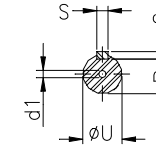

1 2 3 4 5 6 7 8

A

B

C

D

E

F

Notes: Downloaded from <http://dealerselectric.com>  
Generated for Model #00318XT3E182T

Performed by:

Checked:

Customer:

Three-Phase : Explosion Proof - NEMA Premium

Three-phase induction motor  
Frame 182T - IP55

12-SEP-2016

|             |                |             |             |                |
|-------------|----------------|-------------|-------------|----------------|
| 2E<br>7.500 | A<br>8.661     | 2F<br>4.500 | B<br>5.945  | BA<br>2.750    |
| J<br>1.890  | K<br>1.969     | P<br>8.909  | ES<br>1.969 | depth<br>0.250 |
| S<br>0.250  | N-W<br>2.750   | U<br>1.125  | R<br>0.984  | AB<br>8.240    |
| D<br>4.500  | G<br>0.787     | O<br>9.421  | T<br>1.772  | H<br>0.406     |
| C<br>14.862 | AA<br>NPT 3/4" | d1<br>A 4   | d2<br>A 4   |                |