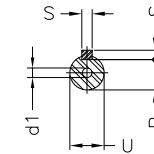

1 2 3 4 5 6 7 8

A

B

C

D

E

F

Notes: Downloaded from <http://dealerselectric.com>
Generated for Model #003180T3P182T

Performed by:

Checked:

Customer:

ODP – Open Induction Motors – NEMA Premium Efficiency

Three-phase induction motor
Frame 182T - IP21

12-SEP-2016

2E 7.500	J 1.171	A 8.661	P 7.637	AB 6.575
2F 4.500/5.500	K 1.988	B 6.299	BA 2.750	U 1.125
d1 A 4	N-W 2.750	ES 1.969	S 0.250	R 0.984
depth 0.250	D 4.500	G 0.187	O 8.307	H 0.406
C 13.504	AA NPT 3/4"			