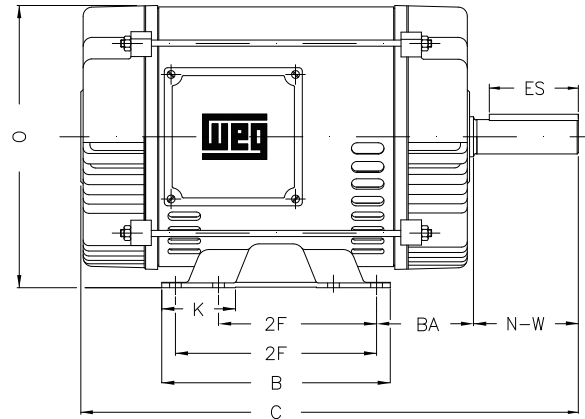

1 2 3 4 5 6 7 8

A

B

C

D

E

F

Notes: Downloaded from <http://dealerselectric.com>
Generated for Model #003180T3P182T

Performed by:

Checked:

Customer:

ODP – Open Induction Motors – NEMA Premium Efficiency

Three-phase induction motor
Frame 182T - IP21

12-SEP-2016

2E 7.500	J 1.171	A 8.661	P 7.637	AB 6.575
2F 4.500/5.500	K 1.988	B 6.299	BA 2.750	U 1.125
d1 A 4	N-W 2.750	ES 1.969	S 0.250	R 0.984
depth 0.250	D 4.500	G 0.187	O 8.307	H 0.406
C 13.504	AA NPT 3/4"			