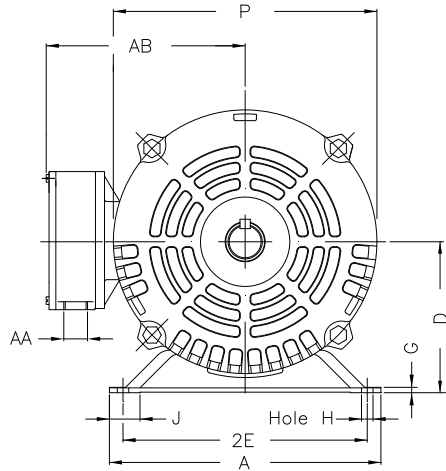

1 2 3 4 5 6 7 8

A

B

C

D

E

F

Notes: Downloaded from <http://dealerselectric.com>
Generated for Model #003180T3P182T

Performed by:

Checked:

Customer:

ODP – Open Induction Motors – NEMA Premium Efficiency

Three-phase induction motor
Frame 182T - IP21

12-SEP-2016

2E 7.500	J 1.171	A 8.661	P 7.637	AB 6.575
2F 4.500/5.500	K 1.988	B 6.299	BA 2.750	U 1.125
d1 A 4	N-W 2.750	ES 1.969	S 0.250	R 0.984
depth 0.250	D 4.500	G 0.187	O 8.307	H 0.406
C 13.504	AA NPT 3/4"			