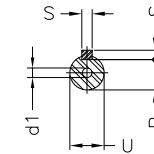

1 2 3 4 5 6 7 8

A

B

C

D

E

F

Notes: Downloaded from <http://dealerselectric.com>  
Generated for Model #003180T3H182T

Performed by:

Checked:

Customer:

ODP – Open Induction Motors – NEMA Premium Efficiency

Three-phase induction motor  
Frame 182T - IP21

12-SEP-2016

2E 7.500	J 1.171	A 8.661	P 7.637	AB 6.575
2F 4.500/5.500	K 1.988	B 6.299	BA 2.750	U 1.125
d1 A 4	N-W 2.750	ES 1.969	S 0.250	R 0.984
depth 0.250	D 4.500	G 0.187	O 8.307	H 0.406
C 13.504	AA NPT 3/4"			