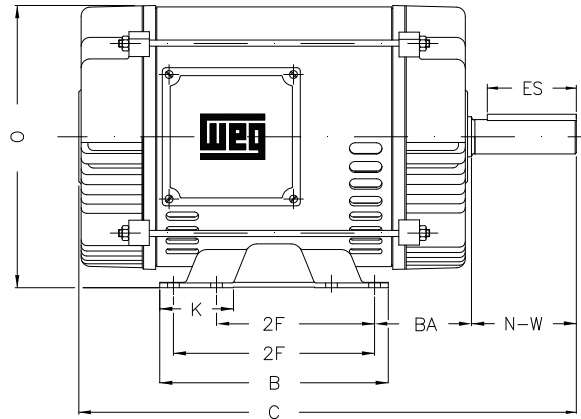

1 2 3 4 5 6 7 8

A

B

C

D

E

F

Notes: Downloaded from <http://dealerselectric.com>  
Generated for Model #003180T3H182T

Performed by:

Checked:

Customer:

ODP – Open Induction Motors – NEMA Premium Efficiency

Three-phase induction motor  
Frame 182T - IP21

12-SEP-2016

2E 7.500	J 1.171	A 8.661	P 7.637	AB 6.575
2F 4.500/5.500	K 1.988	B 6.299	BA 2.750	U 1.125
d1 A 4	N-W 2.750	ES 1.969	S 0.250	R 0.984
depth 0.250	D 4.500	G 0.187	O 8.307	H 0.406
C 13.504	AA NPT 3/4"			