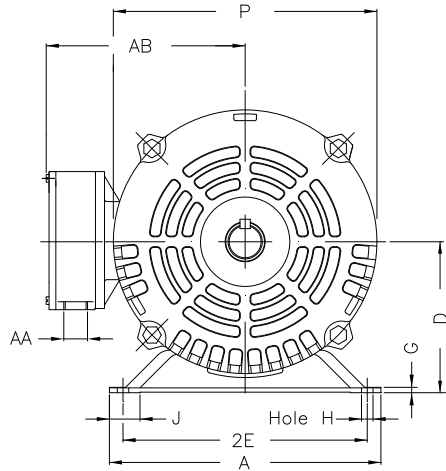

1 2 3 4 5 6 7 8

A

B

C

D

E

F

Notes: Downloaded from <http://dealerselectric.com>  
Generated for Model #003180T3H182T

Performed by:

Checked:

Customer:

ODP – Open Induction Motors – NEMA Premium Efficiency

Three-phase induction motor  
Frame 182T - IP21

12-SEP-2016

2E 7.500	J 1.171	A 8.661	P 7.637	AB 6.575
2F 4.500/5.500	K 1.988	B 6.299	BA 2.750	U 1.125
d1 A 4	N-W 2.750	ES 1.969	S 0.250	R 0.984
depth 0.250	D 4.500	G 0.187	O 8.307	H 0.406
C 13.504	AA NPT 3/4"			