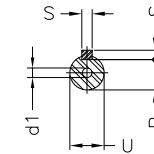

1 2 3 4 5 6 7 8

A

B

C

D

E

F

Notes: Downloaded from <http://dealerselectric.com>
Generated for Model #003180T3E182T

Performed by:

Checked:

Customer:

ODP – Open Induction Motors – NEMA Premium Efficiency

Three-phase induction motor
Frame 182T - IP21

12-SEP-2016

2E 7.500	J 1.171	A 8.661	P 7.637	AB 6.575
2F 4.500/5.500	K 1.988	B 6.299	BA 2.750	U 1.125
d1 A 4	N-W 2.750	ES 1.969	S 0.250	R 0.984
depth 0.250	D 4.500	G 0.187	O 8.307	H 0.406
C 13.504	AA NPT 3/4"			