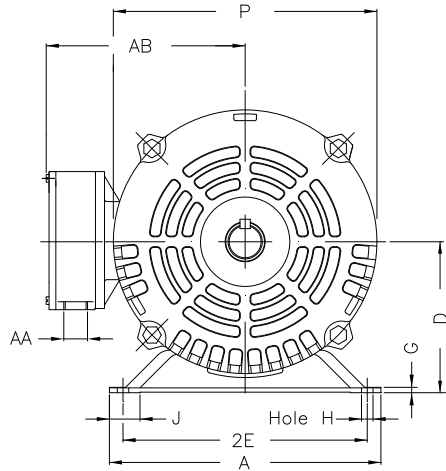

1 2 3 4 5 6 7 8

A

B

C

D

E

F

Notes: Downloaded from <http://dealerselectric.com>
Generated for Model #003180T3E182T

Performed by:

Checked:

Customer:

ODP – Open Induction Motors – NEMA Premium Efficiency

Three-phase induction motor
Frame 182T - IP21

12-SEP-2016

2E 7.500	J 1.171	A 8.661	P 7.637	AB 6.575
2F 4.500/5.500	K 1.988	B 6.299	BA 2.750	U 1.125
d1 A 4	N-W 2.750	ES 1.969	S 0.250	R 0.984
depth 0.250	D 4.500	G 0.187	O 8.307	H 0.406
C 13.504	AA NPT 3/4"			