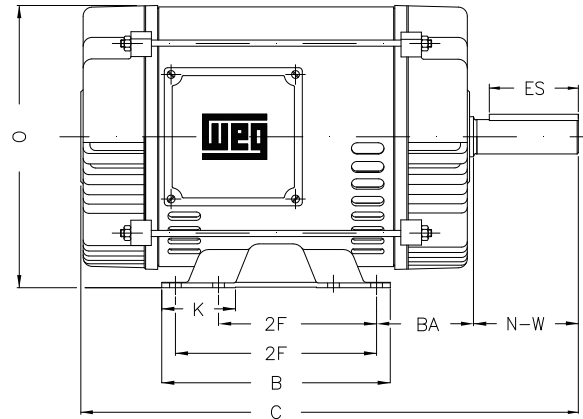

1 2 3 4 5 6 7 8

A

B

C

D

E

F

Notes: Downloaded from <http://dealerselectric.com>
Generated for Model #003180T3E182T

Performed by:

Checked:

Customer:

ODP – Open Induction Motors – NEMA Premium Efficiency

Three-phase induction motor
Frame 182T - IP21

12-SEP-2016

2E 7.500	J 1.171	A 8.661	P 7.637	AB 6.575
2F 4.500/5.500	K 1.988	B 6.299	BA 2.750	U 1.125
d1 A 4	N-W 2.750	ES 1.969	S 0.250	R 0.984
depth 0.250	D 4.500	G 0.187	O 8.307	H 0.406
C 13.504	AA NPT 3/4"			