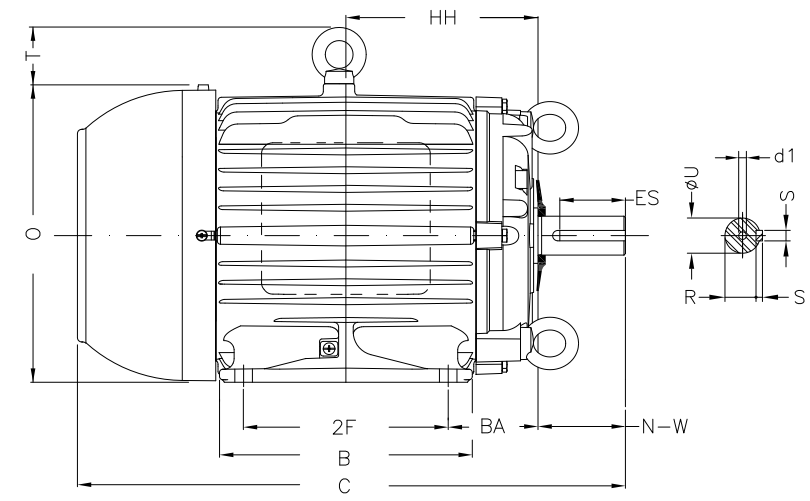

1 2 3 4 5 6 7 8

A
B
C
D
E
F

Notes: Downloaded from <http://dealerselectric.com>
Generated for Model #00318ET3ECT182T-W22

Performed by:

Checked:

Customer:

W22 Cooling Tower Motors: NEMA Premium - TEFC

Three-phase induction motor
Frame 182T - IP55

12-SEP-2016

2E 7.500	J 1.614	A 8.661	P 8.504	AB 7.565
2F 4.500	B 5.945	BA 2.750	U 1.125	N-W 2.750
ES 1.969	S 0.250	R 0.984	depth 0.250	D 4.500
G 0.394	HB 2.236	O 9.343	T 1.772	HF 4.500
HH 5.000	HK 3.150	H 0.406	C 14.860	LL 5.512
LM 5.236	AA NPT 1"	d1 A 4	d2 A 4	