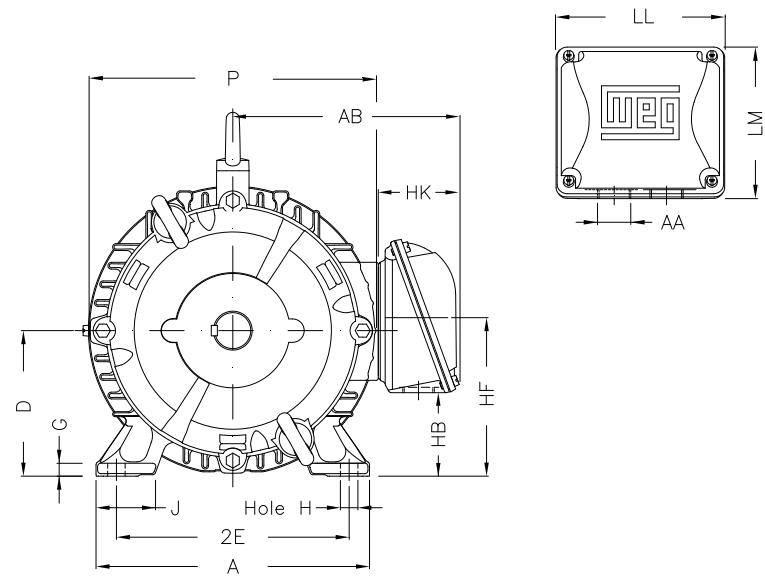

1 2 3 4 5 6 7 8

A
B
C
D
E
F

Notes: Downloaded from <http://dealerselectric.com>
Generated for Model #00318ET3ECT182T-W22

Performed by:

Checked:

Customer:

W22 Cooling Tower Motors: NEMA Premium - TEFC

Three-phase induction motor
Frame 182T - IP55

12-SEP-2016

2E 7.500	J 1.614	A 8.661	P 8.504	AB 7.565
2F 4.500	B 5.945	BA 2.750	U 1.125	N-W 2.750
ES 1.969	S 0.250	R 0.984	depth 0.250	D 4.500
G 0.394	HB 2.236	O 9.343	T 1.772	HF 4.500
HH 5.000	HK 3.150	H 0.406	C 14.860	LL 5.512
LM 5.236	AA NPT 1"	d1 A 4	d2 A 4	