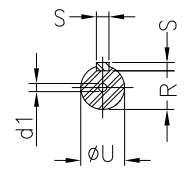

1 2 3 4 5 6 7 8

A  
B  
C  
D  
E  
F

Notes: Downloaded from <http://dealerselectric.com>  
Generated for Model #00312XT3E213TC

2E 8.500	A 9.764	2F 5.500	B 7.402	BA 3.500
J 2.008	K 2.165	P 10.709	ES 2.480	depth 0.313
S 0.313	N-W 3.375	U 1.375	R 1.203	AB 9.252
D 5.250	G 0.827	O 11.156	T 1.772	H 0.406
C 17.952	AA NPT 1"	d1 A 4	d2 A 4	Flange FC-184
AJ 7.250	AK 8.500	BD 8.875	BF UNC 1/2"x13	BB 0.250
BC 0.250	AH 3.125			

Performed by:

Checked:

Customer:

Three-Phase : Explosion Proof - NEMA Premium

Three-phase induction motor  
Frame 213T - IP55

12-SEP-2016