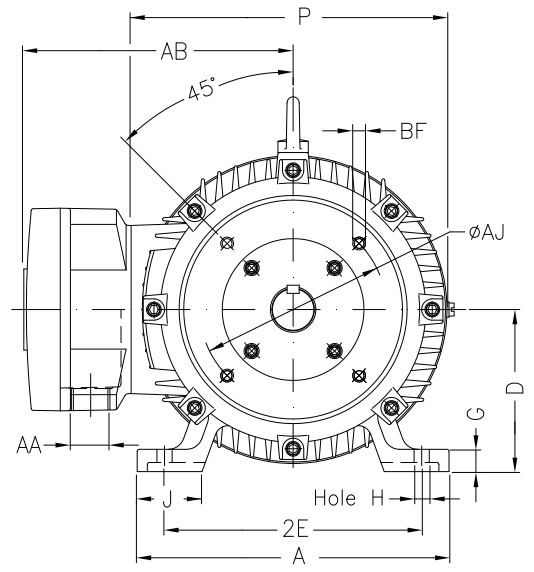

1 2 3 4 5 6 7 8

A  
B  
C  
D  
E  
F

Notes: Downloaded from <http://dealerselectric.com>  
Generated for Model #00312XT3E213TC

2E 8.500	A 9.764	2F 5.500	B 7.402	BA 3.500
J 2.008	K 2.165	P 10.709	ES 2.480	depth 0.313
S 0.313	N-W 3.375	U 1.375	R 1.203	AB 9.252
D 5.250	G 0.827	O 11.156	T 1.772	H 0.406
C 17.952	AA NPT 1"	d1 A 4	d2 A 4	Flange FC-184
AJ 7.250	AK 8.500	BD 8.875	BF UNC 1/2"x13	BB 0.250
BC 0.250	AH 3.125			

Performed by:

Checked:

Customer:

Three-Phase : Explosion Proof - NEMA Premium

Three-phase induction motor  
Frame 213T - IP55

12-SEP-2016