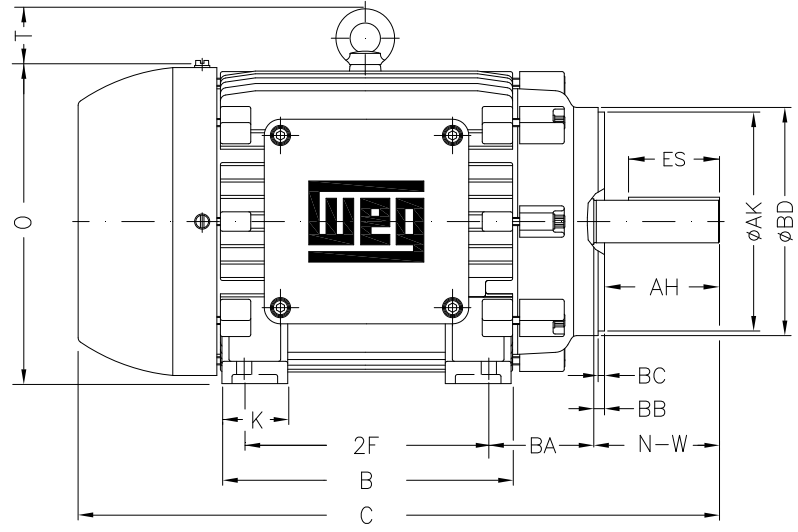

1 2 3 4 5 6 7 8

A  
B  
C  
D  
E  
F

Notes: Downloaded from <http://dealerselectric.com>  
Generated for Model #00312XT3E213TC

2E 8.500	A 9.764	2F 5.500	B 7.402	BA 3.500
J 2.008	K 2.165	P 10.709	ES 2.480	depth 0.313
S 0.313	N-W 3.375	U 1.375	R 1.203	AB 9.252
D 5.250	G 0.827	O 11.156	T 1.772	H 0.406
C 17.952	AA NPT 1"	d1 A 4	d2 A 4	Flange FC-184
AJ 7.250	AK 8.500	BD 8.875	BF UNC 1/2"x13	BB 0.250
BC 0.250	AH 3.125			

Performed by:

Checked:

Customer:

Three-Phase : Explosion Proof - NEMA Premium

Three-phase induction motor  
Frame 213T - IP55

12-SEP-2016