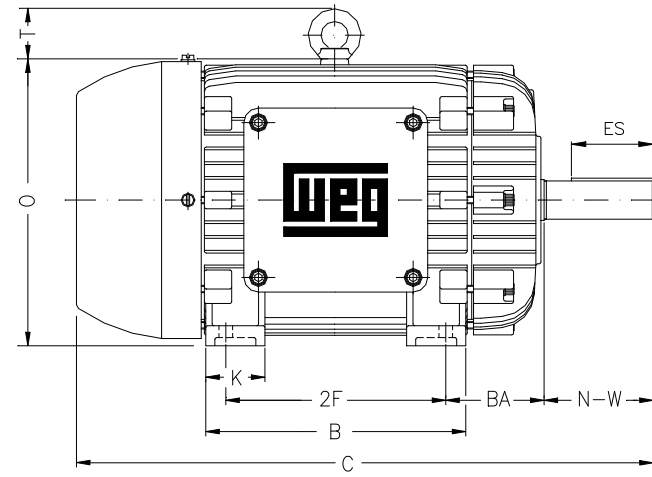

1 2 3 4 5 6 7 8

A  
B  
C  
D  
E  
F

Notes: Downloaded from <http://dealerselectric.com>  
Generated for Model #00312XT3E213T

Performed by:

Checked:

Customer:

Three-Phase : Explosion Proof - NEMA Premium

Three-phase induction motor  
Frame 213T - IP55

12-SEP-2016

2E 8.500	A 9.764	2F 5.500	B 7.402	BA 3.500
J 2.008	K 2.165	P 10.709	ES 2.480	depth 0.313
S 0.313	N-W 3.375	U 1.375	R 1.203	AB 9.252
D 5.250	G 0.827	O 11.156	T 1.772	H 0.406
C 17.952	AA NPT 1"	d1 A 4	d2 A 4	