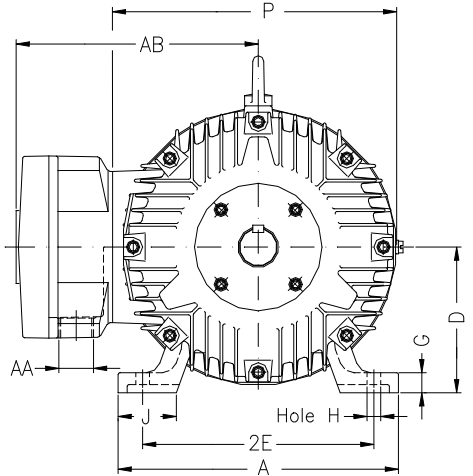

1 2 3 4 5 6 7 8

A  
B  
C  
D  
E  
F

Notes: Downloaded from <http://dealerselectric.com>  
Generated for Model #00312XT3E213T

Performed by:

Checked:

Customer:

Three-Phase : Explosion Proof - NEMA Premium

Three-phase induction motor  
Frame 213T - IP55

12-SEP-2016

2E 8.500	A 9.764	2F 5.500	B 7.402	BA 3.500
J 2.008	K 2.165	P 10.709	ES 2.480	depth 0.313
S 0.313	N-W 3.375	U 1.375	R 1.203	AB 9.252
D 5.250	G 0.827	O 11.156	T 1.772	H 0.406
C 17.952	AA NPT 1"	d1 A 4	d2 A 4	