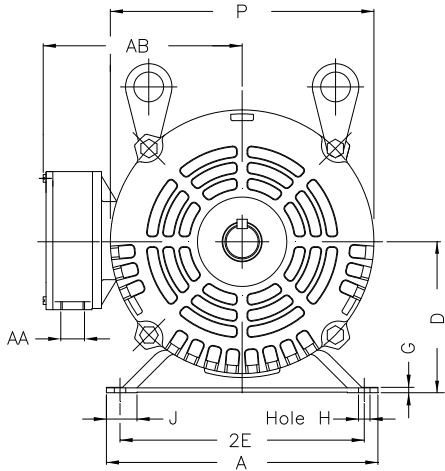

1 2 3 4 5 6 7 8

A

B

C

D

E

F

Notes: Downloaded from <http://dealerselectric.com>
Generated for Model #003120T3E213T

Performed by:

Checked:

Customer:

ODP – Open Induction Motors – NEMA Premium Efficiency

Three-phase induction motor
Frame 213/5T - IP21

12-SEP-2016

2E 8.500	J 1.063	A 9.448	P 8.779	AB 8.149
2F 5.500/7.000	K 2.567	B 7.952	BA 3.488	U 1.375
d1 A 4	N-W 3.375	ES 2.480	S 0.313	R 1.203
depth 0.313	D 5.250	G 0.187	O 9.842	T 1.378
H 0.406	C 17.165	AA NPT 1"		