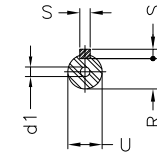

1 2 3 4 5 6 7 8

A

B

C

D

E

F

Notes: Downloaded from <http://dealerselectric.com>
Generated for Model #003120T3E213T

Performed by:

Checked:

Customer:

ODP – Open Induction Motors – NEMA Premium Efficiency

Three-phase induction motor
Frame 213/5T - IP21

12-SEP-2016

2E 8.500	J 1.063	A 9.448	P 8.779	AB 8.149
2F 5.500/7.000	K 2.567	B 7.952	BA 3.488	U 1.375
d1 A 4	N-W 3.375	ES 2.480	S 0.313	R 1.203
depth 0.313	D 5.250	G 0.187	O 9.842	T 1.378
H 0.406	C 17.165	AA NPT 1"