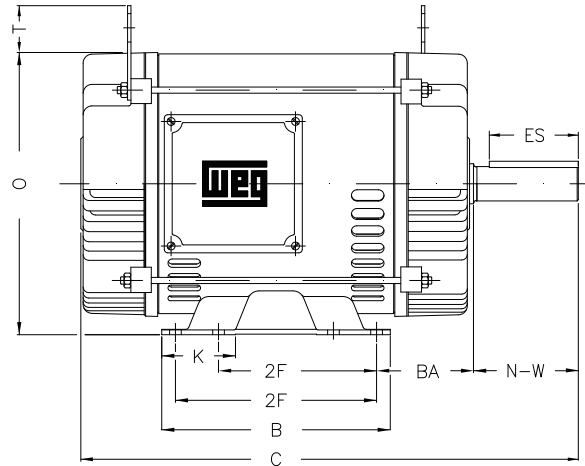

1 2 3 4 5 6 7 8

A

B

C

D

E

F

Notes: Downloaded from <http://dealerselectric.com>
Generated for Model #003120T3E213T

Performed by:

Checked:

Customer:

ODP – Open Induction Motors – NEMA Premium Efficiency

Three-phase induction motor
Frame 213/5T - IP21

12-SEP-2016

2E 8.500	J 1.063	A 9.448	P 8.779	AB 8.149
2F 5.500/7.000	K 2.567	B 7.952	BA 3.488	U 1.375
d1 A 4	N-W 3.375	ES 2.480	S 0.313	R 1.203
depth 0.313	D 5.250	G 0.187	O 9.842	T 1.378
H 0.406	C 17.165	AA NPT 1"		