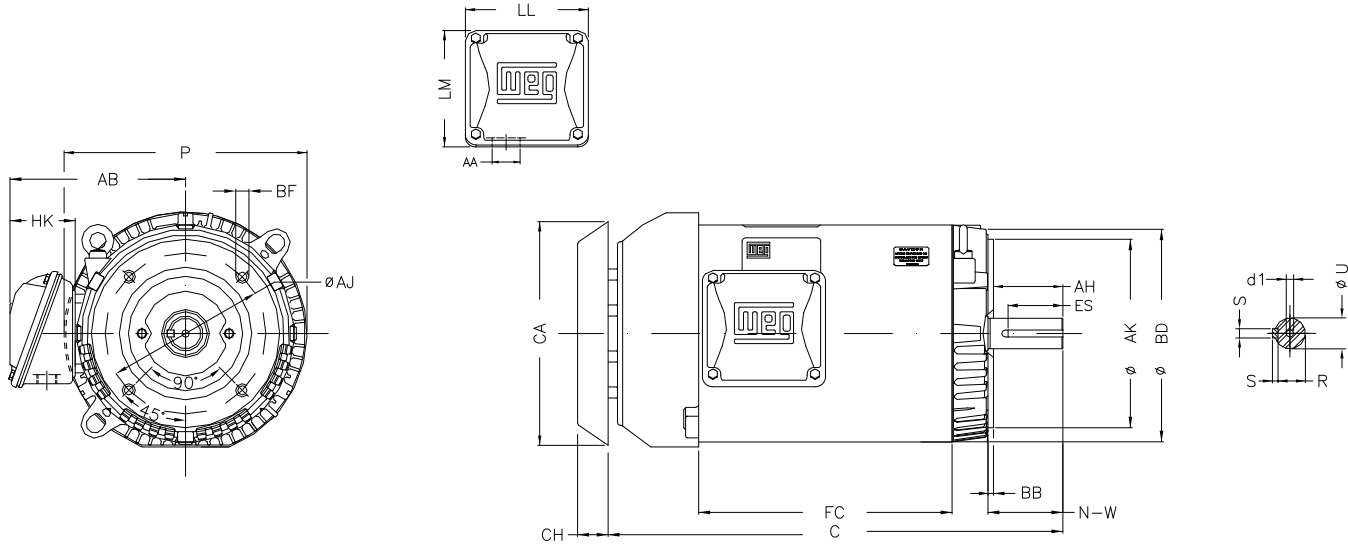

1 2 3 4 5 6 7 8

A

B

C

D

E

F

Notes: Downloaded from <http://dealerselectric.com>
Generated for Model #00312ET3ER213TC-S

Performed by:

Checked:

Customer:

Three Phase: W01 (Rolled Steel) - TEFC - NEMA Premium Efficiency

Three-phase induction motor
Frame 213/5T - IP55

12-SEP-2016

P	AB	HK	FC	C
10.965	7.973	3.022	10.630	19.291
N-W	ES	d1	S	U
3.380	2.480	A 4	0.313	1.375
AA	depth	R	LL	LM
1.377"	0.313	1.203	5.551	5.250
CH	Flange	AJ	AK	BD
1.929	FC-184	7.250	8.500	9.401
BF	BB	AH		
UNC 1/2"x13	0.250	3.129		