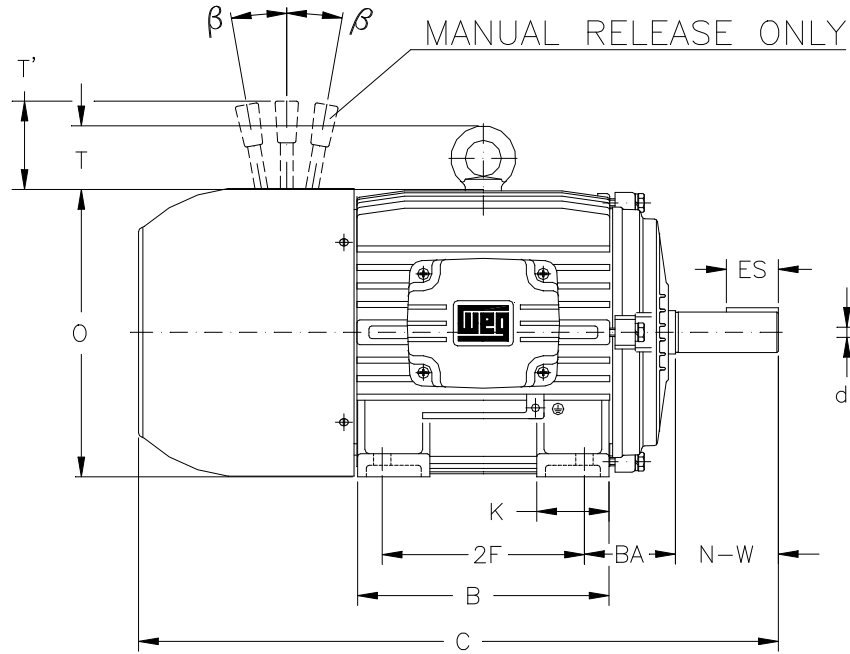

1 2 3 4 5 6 7 8

A

B

C

D

E

F

Notes: Downloaded from <http://dealerselectric.com>  
Generated for Model #00312EP3EBM213T

Performed by:

Checked:

Customer:

Brake Motors : Three-Phase - High Efficiency

Three-phase induction motor  
Frame 213T - IP55

12-SEP-2016

2E 8.500	A 9.764	2F 5.500	B 7.362	BA 3.500
J 2.008	K 2.165	P 10.630	ES 2.480	depth 0.313
S 0.313	N-W 3.375	U 1.375	R 1.203	AB 8.149
D 5.250	G 0.827	O 10.841	T 1.772	H 0.406
C 22.488	AA NPT 1"	d1 A 4	d2 A 4	