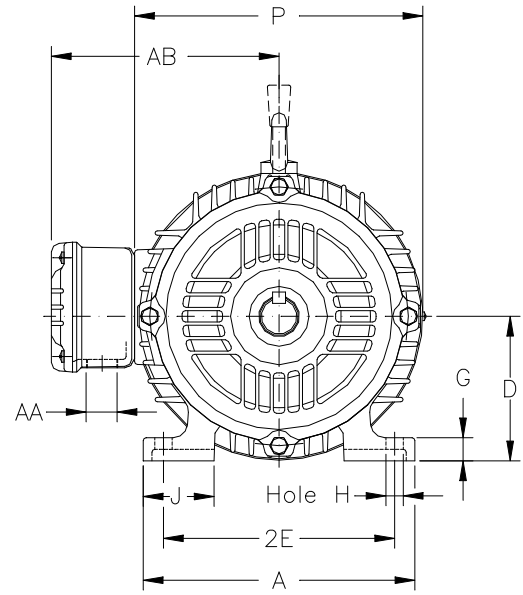

1 2 3 4 5 6 7 8

A

B

C

D

E

F

Notes: Downloaded from <http://dealerselectric.com>  
Generated for Model #00312EP3EBM213T

Performed by:

Checked:

Customer:

Brake Motors : Three-Phase - High Efficiency

Three-phase induction motor  
Frame 213T - IP55

12-SEP-2016

2E 8.500	A 9.764	2F 5.500	B 7.362	BA 3.500
J 2.008	K 2.165	P 10.630	ES 2.480	depth 0.313
S 0.313	N-W 3.375	U 1.375	R 1.203	AB 8.149
D 5.250	G 0.827	O 10.841	T 1.772	H 0.406
C 22.488	AA NPT 1"	d1 A 4	d2 A 4	