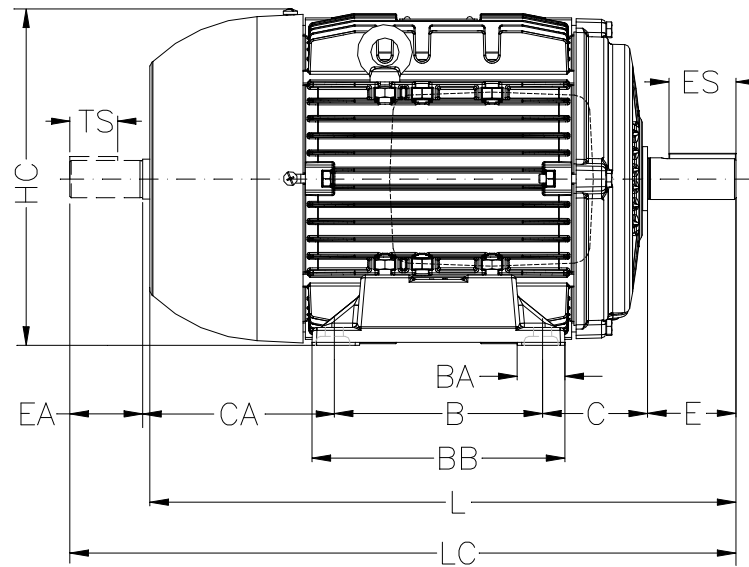

1 2 3 4 5 6 7 8

A

B

C

D

E

F

Notes: Downloaded from <http://dealerselectric.com>  
Generated for Model #00309EP3YAL132M

A	AA	AB	AC	AD
216	44	248	270	205
B	BA	BB	C	CA
178	37	210	89	150
D	E	ES	F	G
38j6	80	63	10	33
GD	DA	EA	TS	FA
8	28j6	60	45	8
GB	GF	H	HA	HC
24	7	132	12	274
HD	K	L	LC	S1
360	12	490	557	NPT 1"
d1	d2			
DM12	DM10			

Performed by:

Checked:

Customer:

Three-Phase : IEC Tru-Metric - TEFC (IP55) - Aluminum Frame

Three-phase induction motor  
Frame 132M - IP55

12-SEP-2016