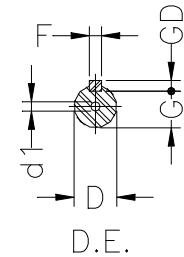

1 2 3 4 5 6 7 8

A

B

C

D

E

F

Notes: Downloaded from <http://dealerselectric.com>  
Generated for Model #00309EP3YAL132M

A	AA	AB	AC	AD
216	44	248	270	205
B	BA	BB	C	CA
178	37	210	89	150
D	E	ES	F	G
38j6	80	63	10	33
GD	DA	EA	TS	FA
8	28j6	60	45	8
GB	GF	H	HA	HC
24	7	132	12	274
HD	K	L	LC	S1
360	12	490	557	NPT 1"
d1	d2			
DM12	DM10			

Performed by:

Checked:

Customer:

Three-Phase : IEC Tru-Metric - TEFC (IP55) - Aluminum Frame

Three-phase induction motor  
Frame 132M - IP55

12-SEP-2016