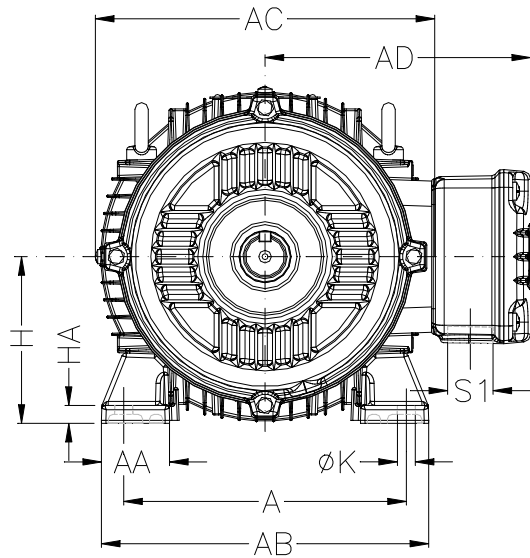

1 2 3 4 5 6 7 8

A

B

C

D

E

F

Notes: Downloaded from <http://dealerselectric.com>  
Generated for Model #00309EP3YAL132M

A	AA	AB	AC	AD
216	44	248	270	205
B	BA	BB	C	CA
178	37	210	89	150
D	E	ES	F	G
38j6	80	63	10	33
GD	DA	EA	TS	FA
8	28j6	60	45	8
GB	GF	H	HA	HC
24	7	132	12	274
HD	K	L	LC	S1
360	12	490	557	NPT 1"
d1	d2			
DM12	DM10			

Performed by:

Checked:

Customer:

Three-Phase : IEC Tru-Metric - TEFC (IP55) - Aluminum Frame

Three-phase induction motor  
Frame 132M - IP55

12-SEP-2016