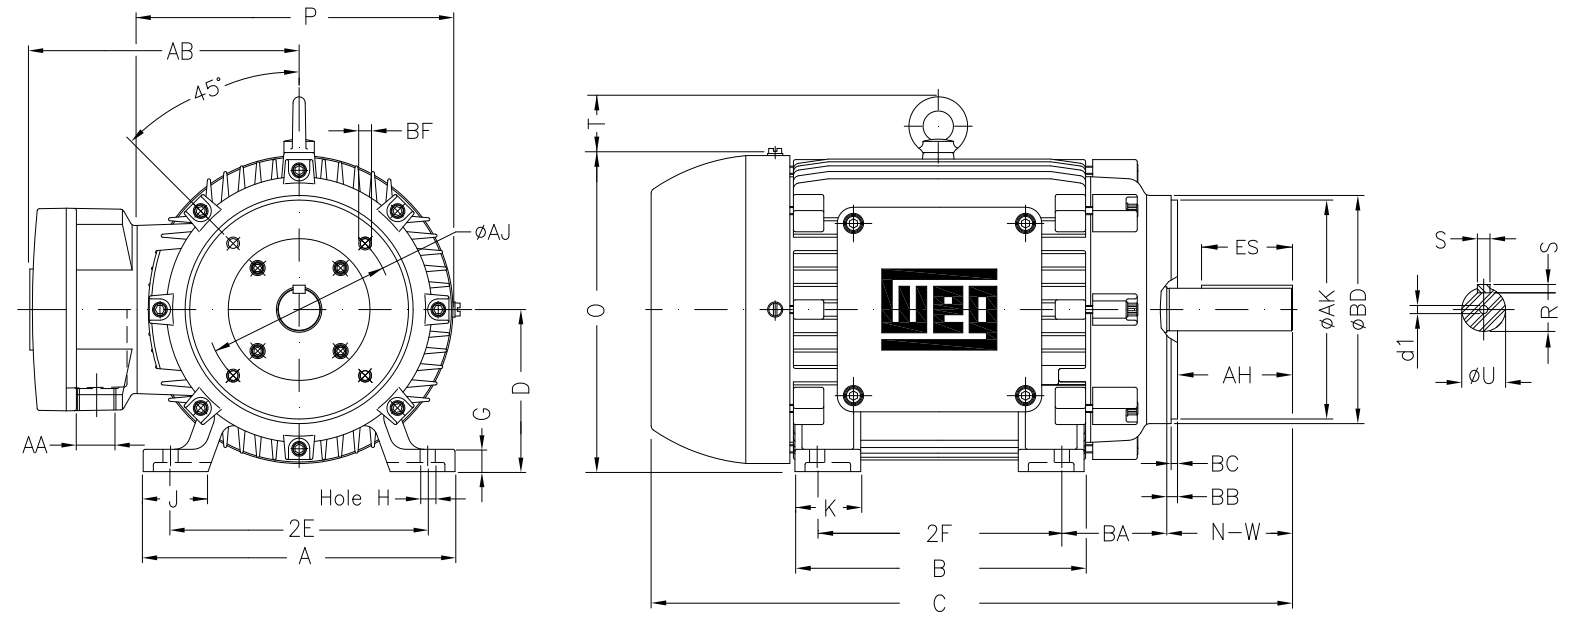

1 2 3 4 5 6 7 8

A  
B  
C  
D  
E  
F

Notes: Downloaded from <http://dealerselectric.com>  
Generated for Model #00236XT3E145TC

2E 5.500	A 6.457	2F 5.000	B 6.142	BA 2.250
J 1.496	K 1.654	P 7.000	ES 1.575	depth 0.187
S 0.187	N-W 2.250	U 0.875	R 0.771	AB 6.811
D 3.500	G 0.429	O 7.000	T 0.000	H 0.344
C 13.752	AA NPT 3/4"	d1 A 4	d2 A 4	Flange FC-149
AJ 5.875	AK 4.500	BD 6.500	BF UNC 3/8"x16	BB 0.156
BC 0.125	AH 2.125			

Performed by:  
Checked:  
Customer:  
Three-Phase : Explosion Proof - NEMA Premium  
Three-phase induction motor  
Frame 145T - IP55  
12-SEP-2016