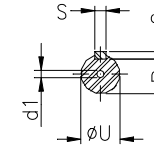

1 2 3 4 5 6 7 8

A

B

C

D

E

F

Notes: Downloaded from <http://dealerselectric.com>
Generated for Model #00236XT3E145T

Performed by:

Checked:

Customer:

Three-Phase : Explosion Proof - NEMA Premium

Three-phase induction motor
Frame 145T - IP55

12-SEP-2016

2E 5.500	A 6.457	2F 5.000	B 6.142	BA 2.250
J 1.496	K 1.654	P 7.000	ES 1.575	depth 0.187
S 0.187	N-W 2.250	U 0.875	R 0.771	AB 6.811
D 3.500	G 0.429	O 7.000	T 0.000	H 0.344
C 13.752	AA NPT 3/4"	d1 A 4	d2 A 4	