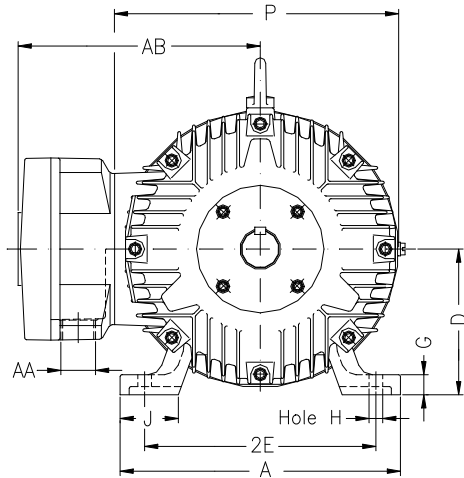

1 2 3 4 5 6 7 8

A

B

C

D

E

F

Notes: Downloaded from <http://dealerselectric.com>
Generated for Model #00236XT3E145T

Performed by:

Checked:

Customer:

Three-Phase : Explosion Proof - NEMA Premium

Three-phase induction motor
Frame 145T - IP55

12-SEP-2016

2E 5.500	A 6.457	2F 5.000	B 6.142	BA 2.250
J 1.496	K 1.654	P 7.000	ES 1.575	depth 0.187
S 0.187	N-W 2.250	U 0.875	R 0.771	AB 6.811
D 3.500	G 0.429	O 7.000	T 0.000	H 0.344
C 13.752	AA NPT 3/4"	d1 A 4	d2 A 4	