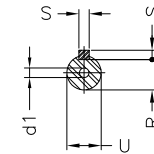

1 2 3 4 5 6 7 8

A

B

C

D

E

F

Notes: Downloaded from <http://dealerselectric.com>
Generated for Model #00236OT3H145T

Performed by:

Checked:

Customer:

ODP – Open Induction Motors – NEMA Premium Efficiency

Three-phase induction motor
Frame E143/5T - IP21

12-SEP-2016

2E 5.500	J 1.732	A 6.535	P 6.535	AB 5.433
2F 4.000/5.000	K 1.988	B 6.496	BA 2.250	U 0.8750
d1 A 3,15	N-W 2.250	ES 1.417	S 0.187	R 0.766
depth 0.187	D 3.500	G 0.120	O 6.772	H 0.342
C 12.047	AA 2xNPT 1/2"			