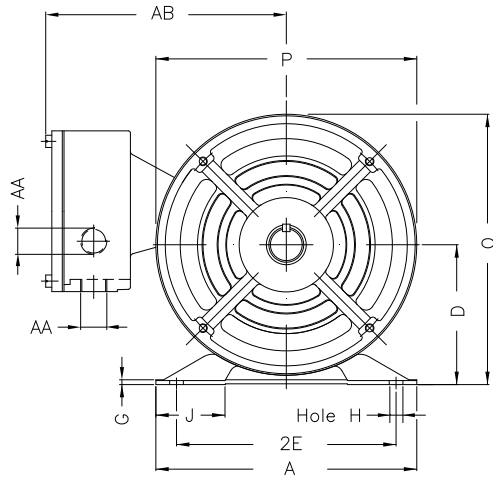

1 2 3 4 5 6 7 8

A

B

C

D

E

F

Notes: Downloaded from <http://dealerselectric.com>
Generated for Model #00236OT3H145T

Performed by:

Checked:

Customer:

ODP – Open Induction Motors – NEMA Premium Efficiency

Three-phase induction motor
Frame E143/5T - IP21

12-SEP-2016

2E 5.500	J 1.732	A 6.535	P 6.535	AB 5.433
2F 4.000/5.000	K 1.988	B 6.496	BA 2.250	U 0.8750
d1 A 3,15	N-W 2.250	ES 1.417	S 0.187	R 0.766
depth 0.187	D 3.500	G 0.120	O 6.772	H 0.342
C 12.047	AA 2xNPT 1/2"			