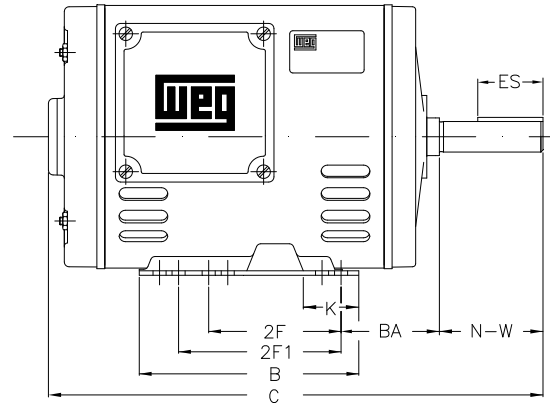

1 2 3 4 5 6 7 8

A

B

C

D

E

F

Notes: Downloaded from <http://dealerselectric.com>
Generated for Model #00236OT3H145T

Performed by:

Checked:

Customer:

ODP – Open Induction Motors – NEMA Premium Efficiency

Three-phase induction motor
Frame E143/5T - IP21

12-SEP-2016

2E 5.500	J 1.732	A 6.535	P 6.535	AB 5.433
2F 4.000/5.000	K 1.988	B 6.496	BA 2.250	U 0.8750
d1 A 3,15	N-W 2.250	ES 1.417	S 0.187	R 0.766
depth 0.187	D 3.500	G 0.120	O 6.772	H 0.342
C 12.047	AA 2xNPT 1/2"			